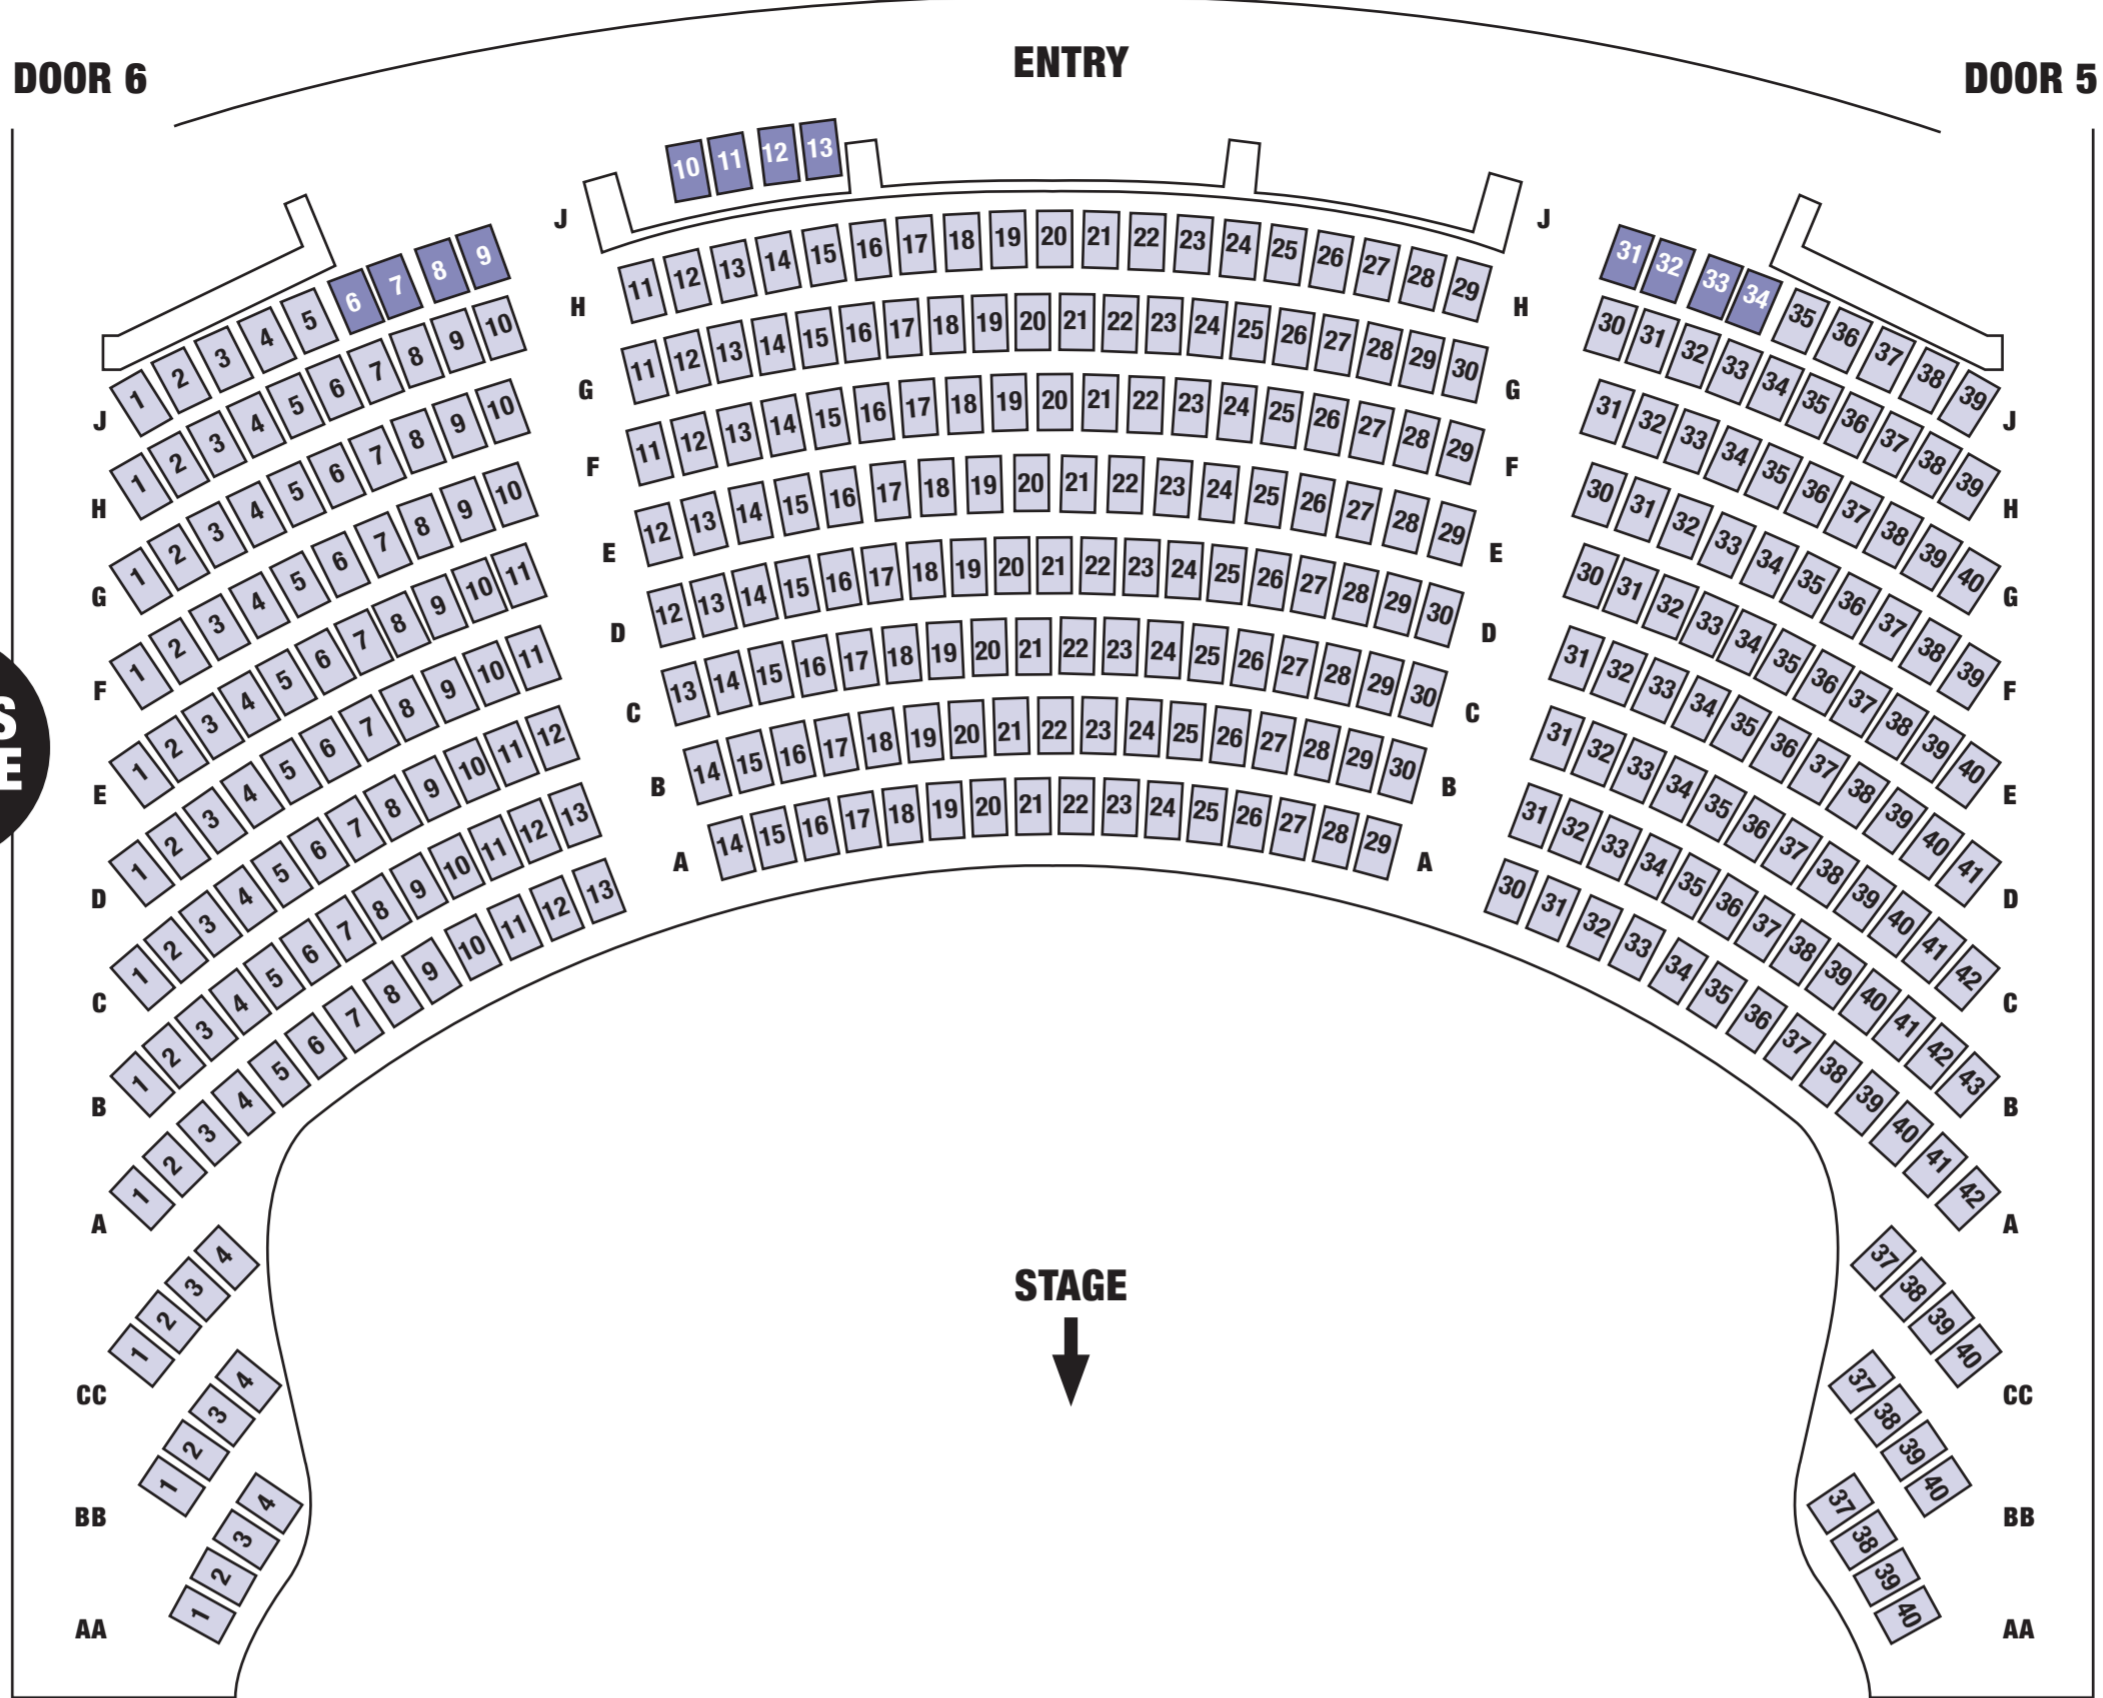

Dress Circle has steps to all rows except Row J

**HER MAJESTY'S THEATRE**  
Grote Street Adelaide  
Rows AA – DD may be removed for Orchestra Pit  
(Last updated 8/9/2020)

**HER MAJESTY'S THEATRE**  
 Grote Street Adelaide  
 Rows AA – DD may be removed for Orchestra Pit  
 (Last updated 8/9/2020)