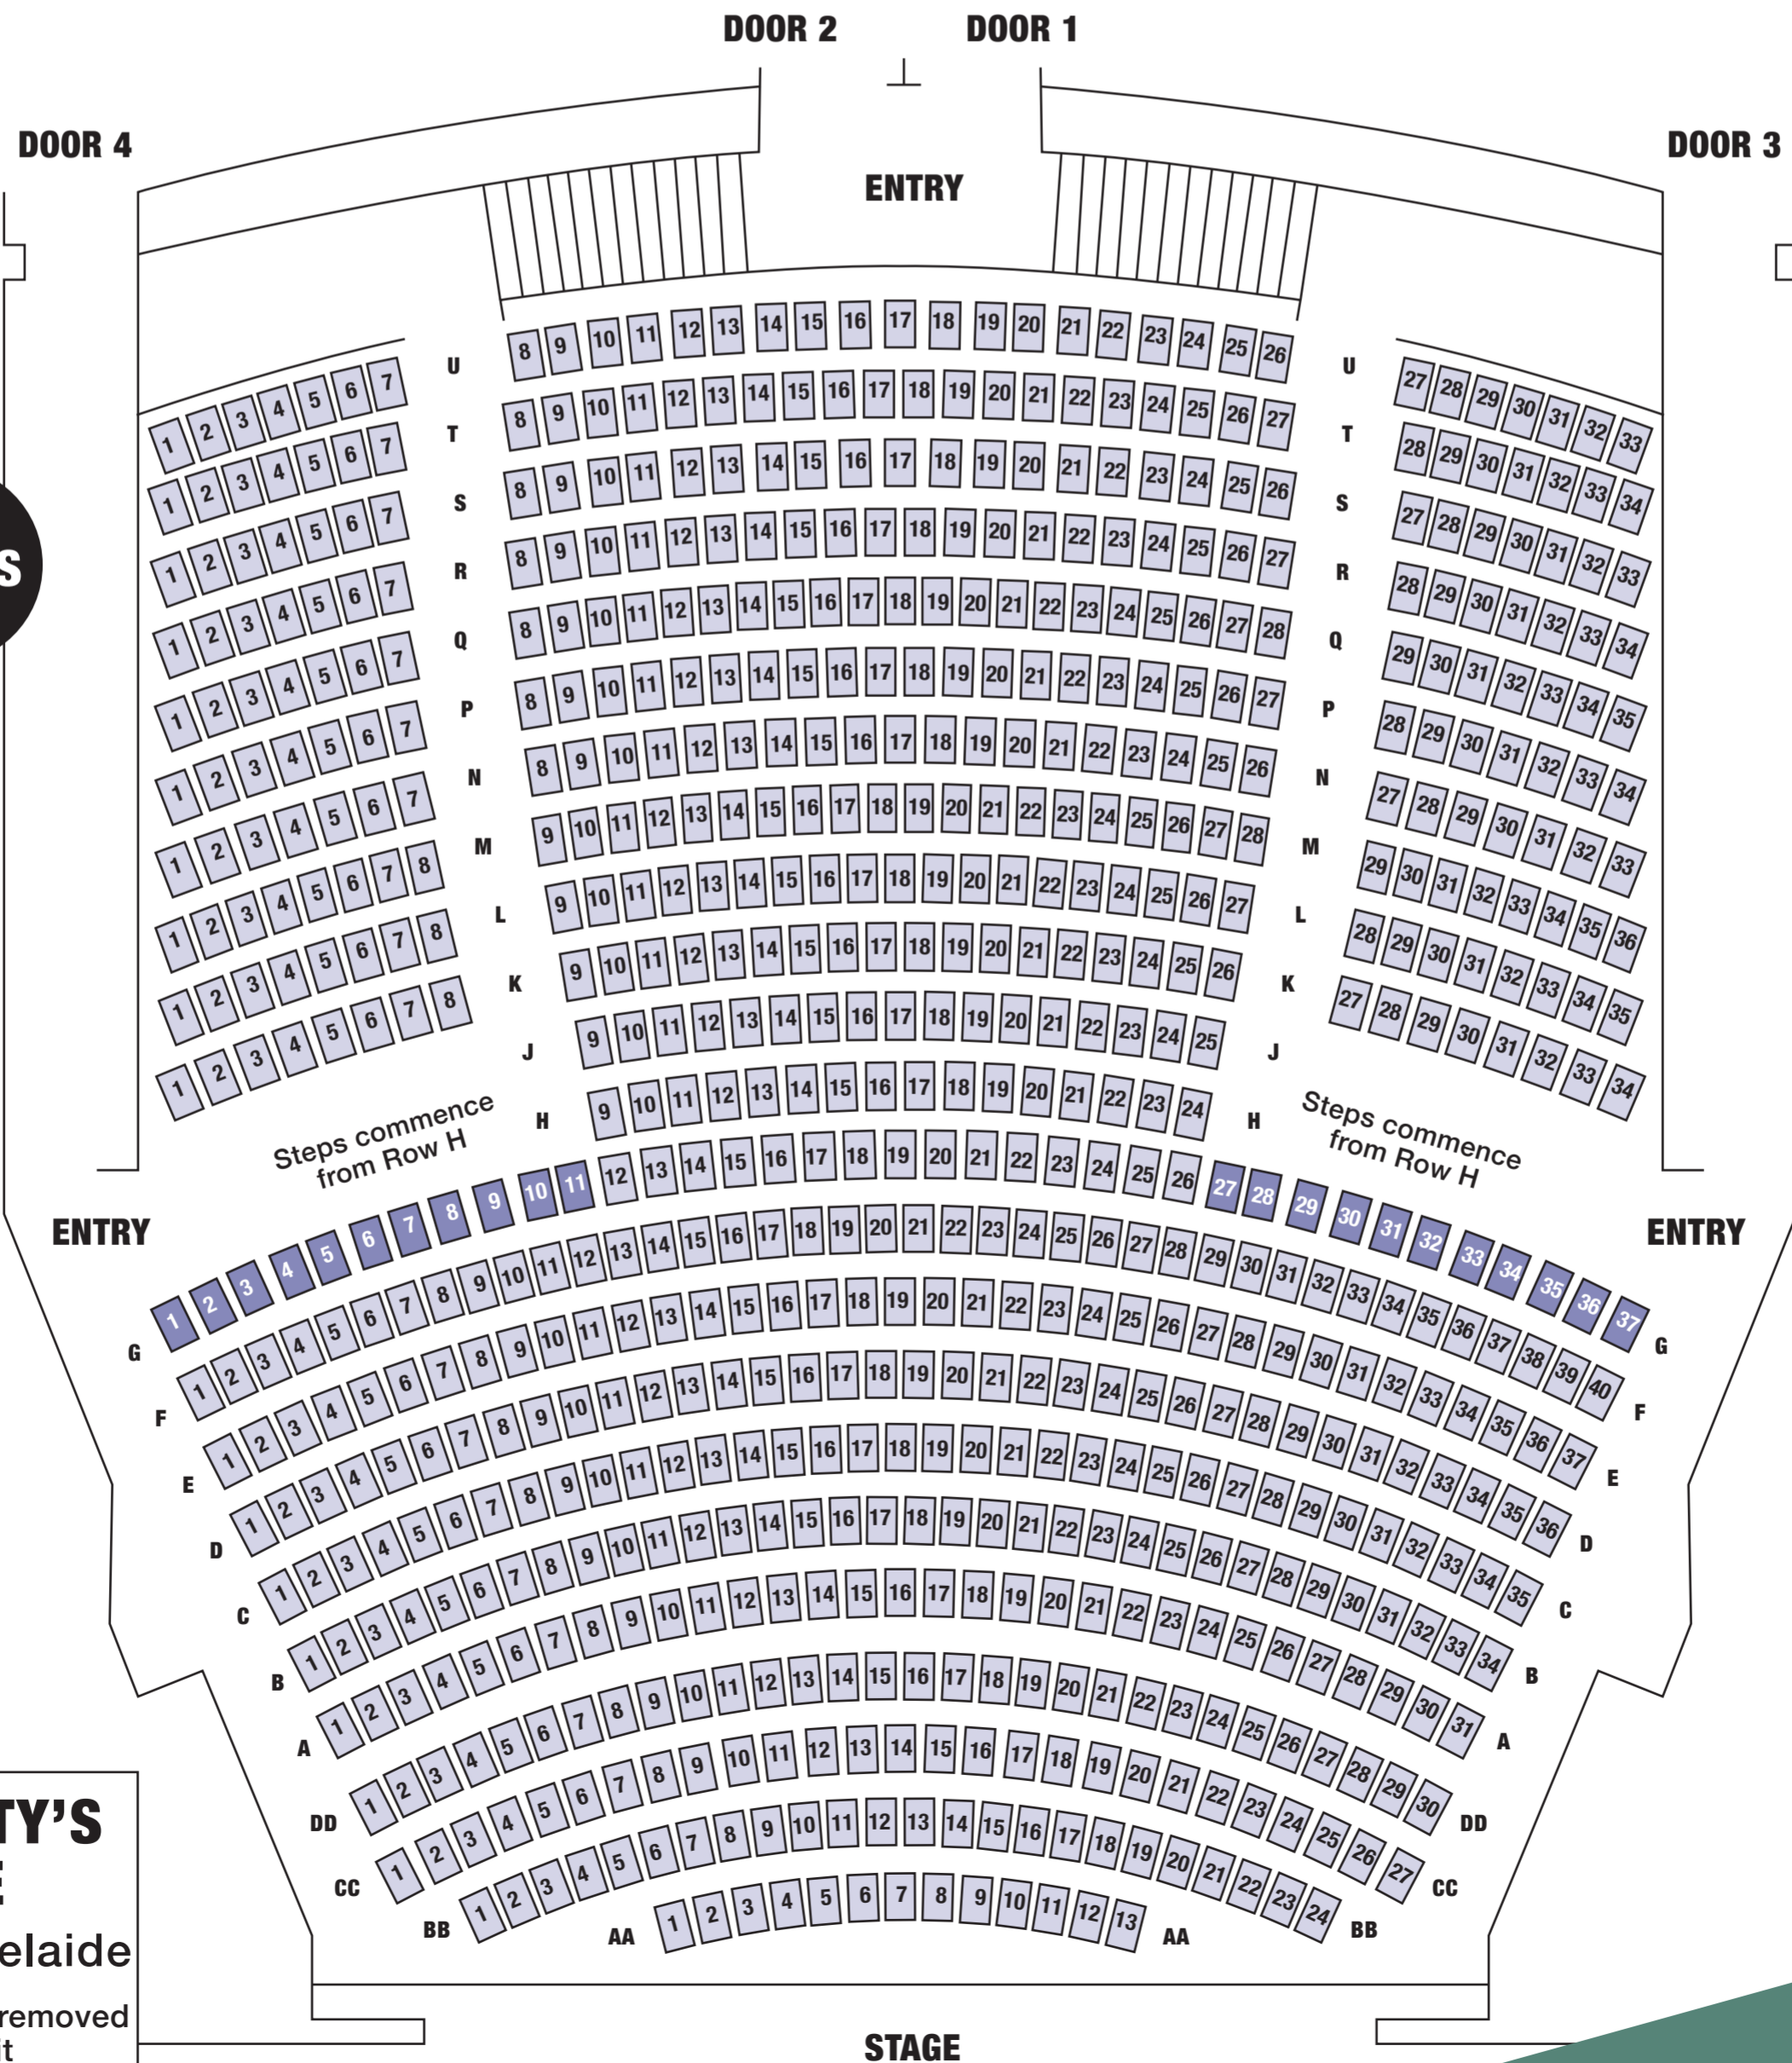

Dress Circle has steps to all rows except Row J

**HER MAJESTY'S THEATRE**  
Grote Street Adelaide  
Rows AA – DD may be removed for Orchestra Pit  
(Last updated 8/9/2020)

**HER MAJESTY'S THEATRE**  
 Grote Street Adelaide  
 Rows AA – DD may be removed for Orchestra Pit  
 (Last updated 8/9/2020)