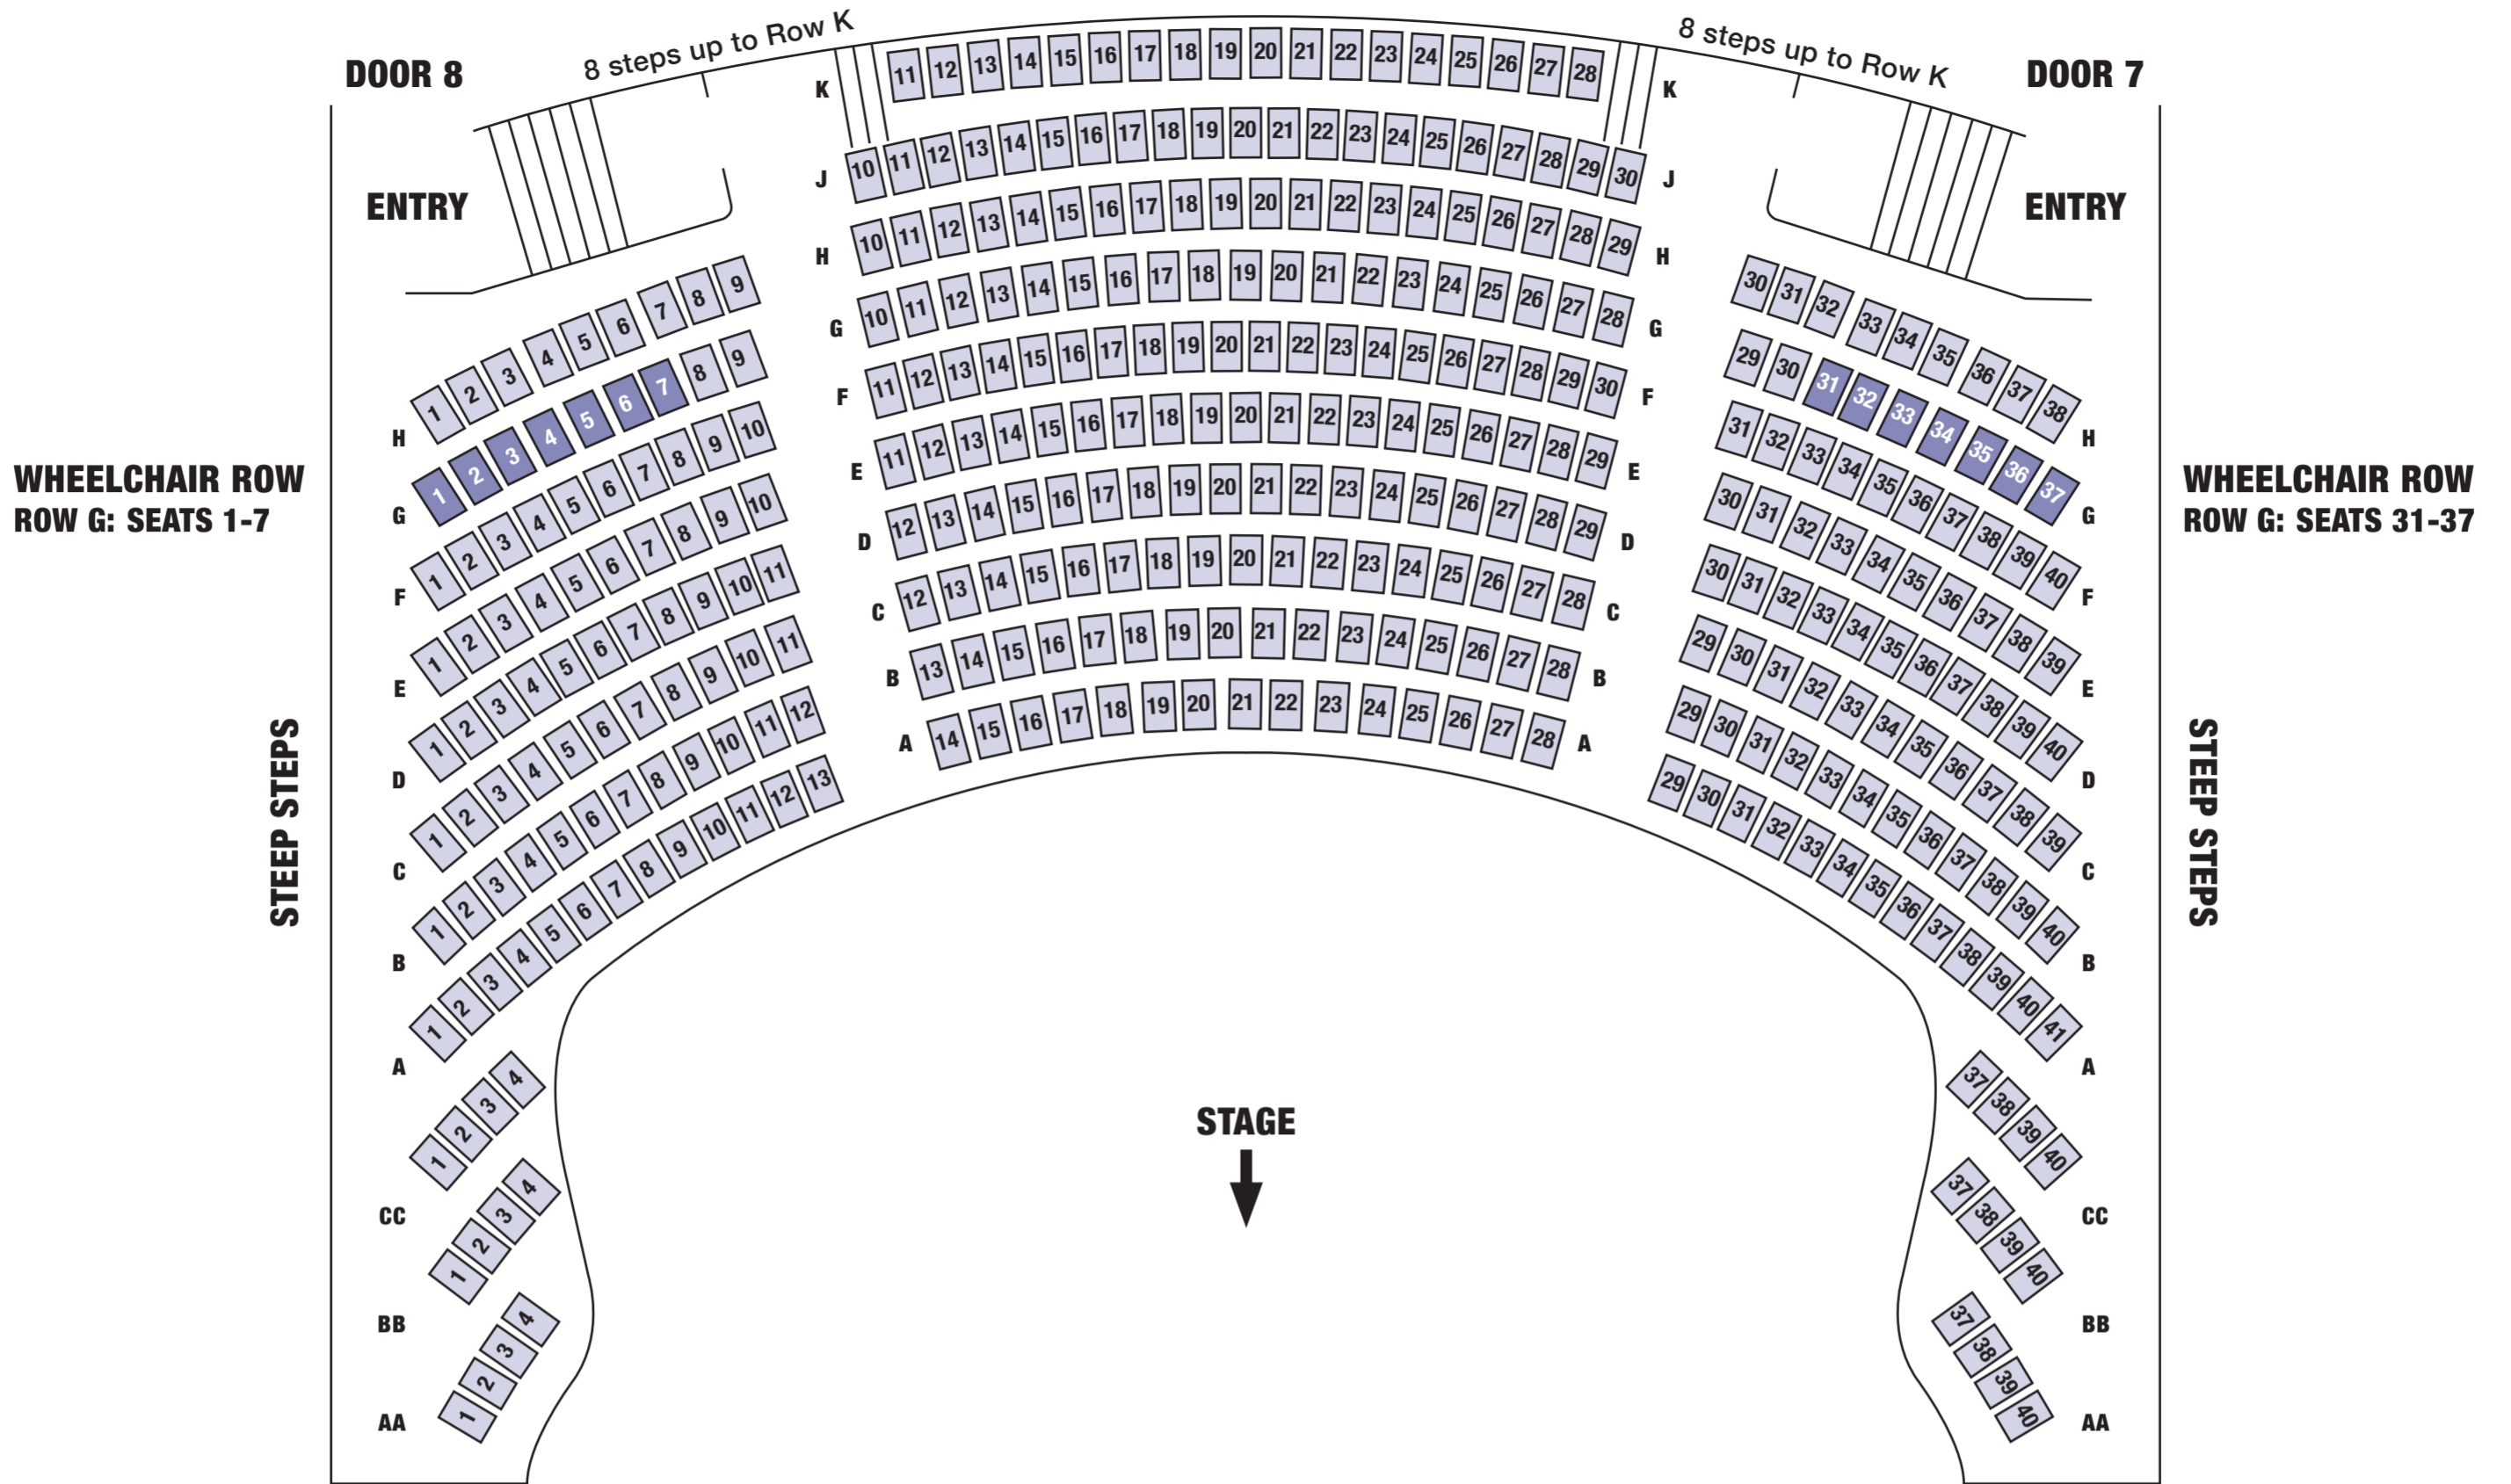

Dress Circle has steps to all rows except Row J

**HER MAJESTY'S THEATRE**  
Grote Street Adelaide  
Rows AA – DD may be removed for Orchestra Pit  
(Last updated 8/9/2020)

**HER MAJESTY'S THEATRE**  
 Grote Street Adelaide  
 Rows AA – DD may be removed for Orchestra Pit  
 (Last updated 8/9/2020)