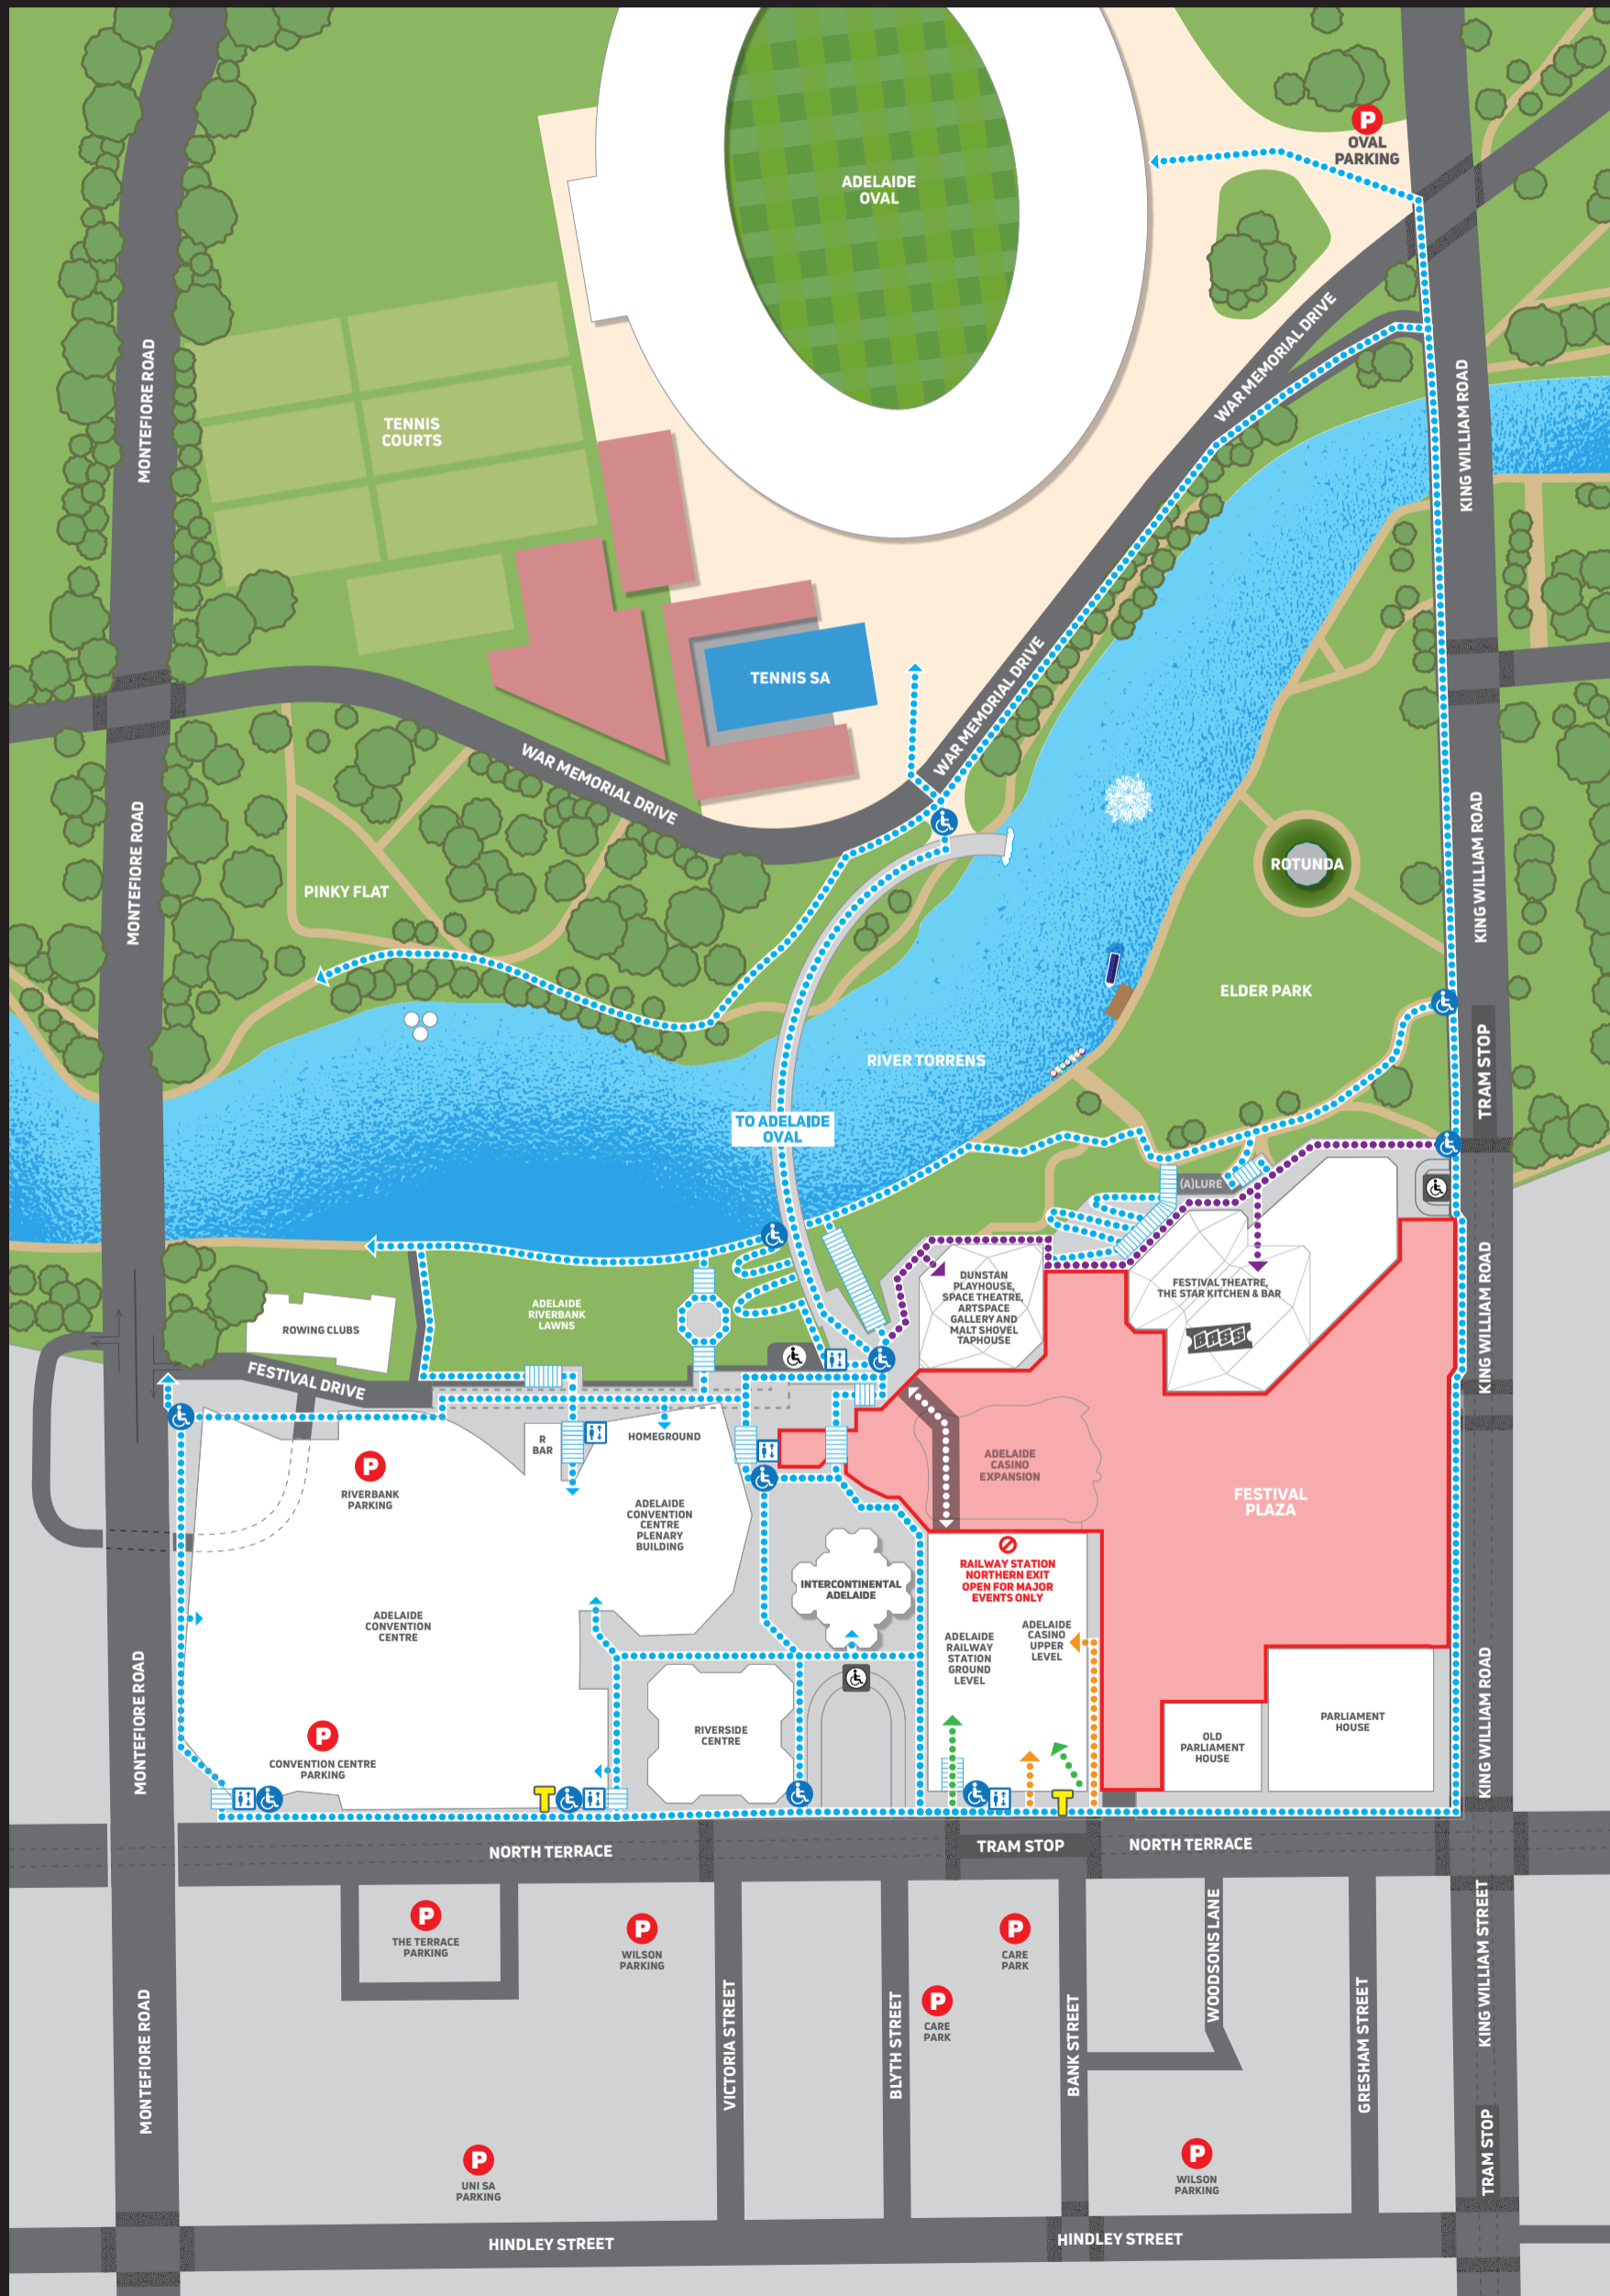

# ADELAIDE FESTIVAL PLAZA AND ADELAIDE RAILWAY STATION ACCESS MAP

QUARTER TWO AND THREE, 2020

## LEGEND

- Pathways
- Adelaide Festival Centre entry and Walk of Fame path
- Railway Station entry
- Adelaide Casino entry
- Temporary access path (open for major events only)
- Restricted access (construction site)
- ⊘ No access
- Pedestrian crossing
- P Car parks
- T Taxi rank
- ↑↓ Elevator
- ≡ Stairs
- ♿ Accessible path
- ♿ Accessible drop off point