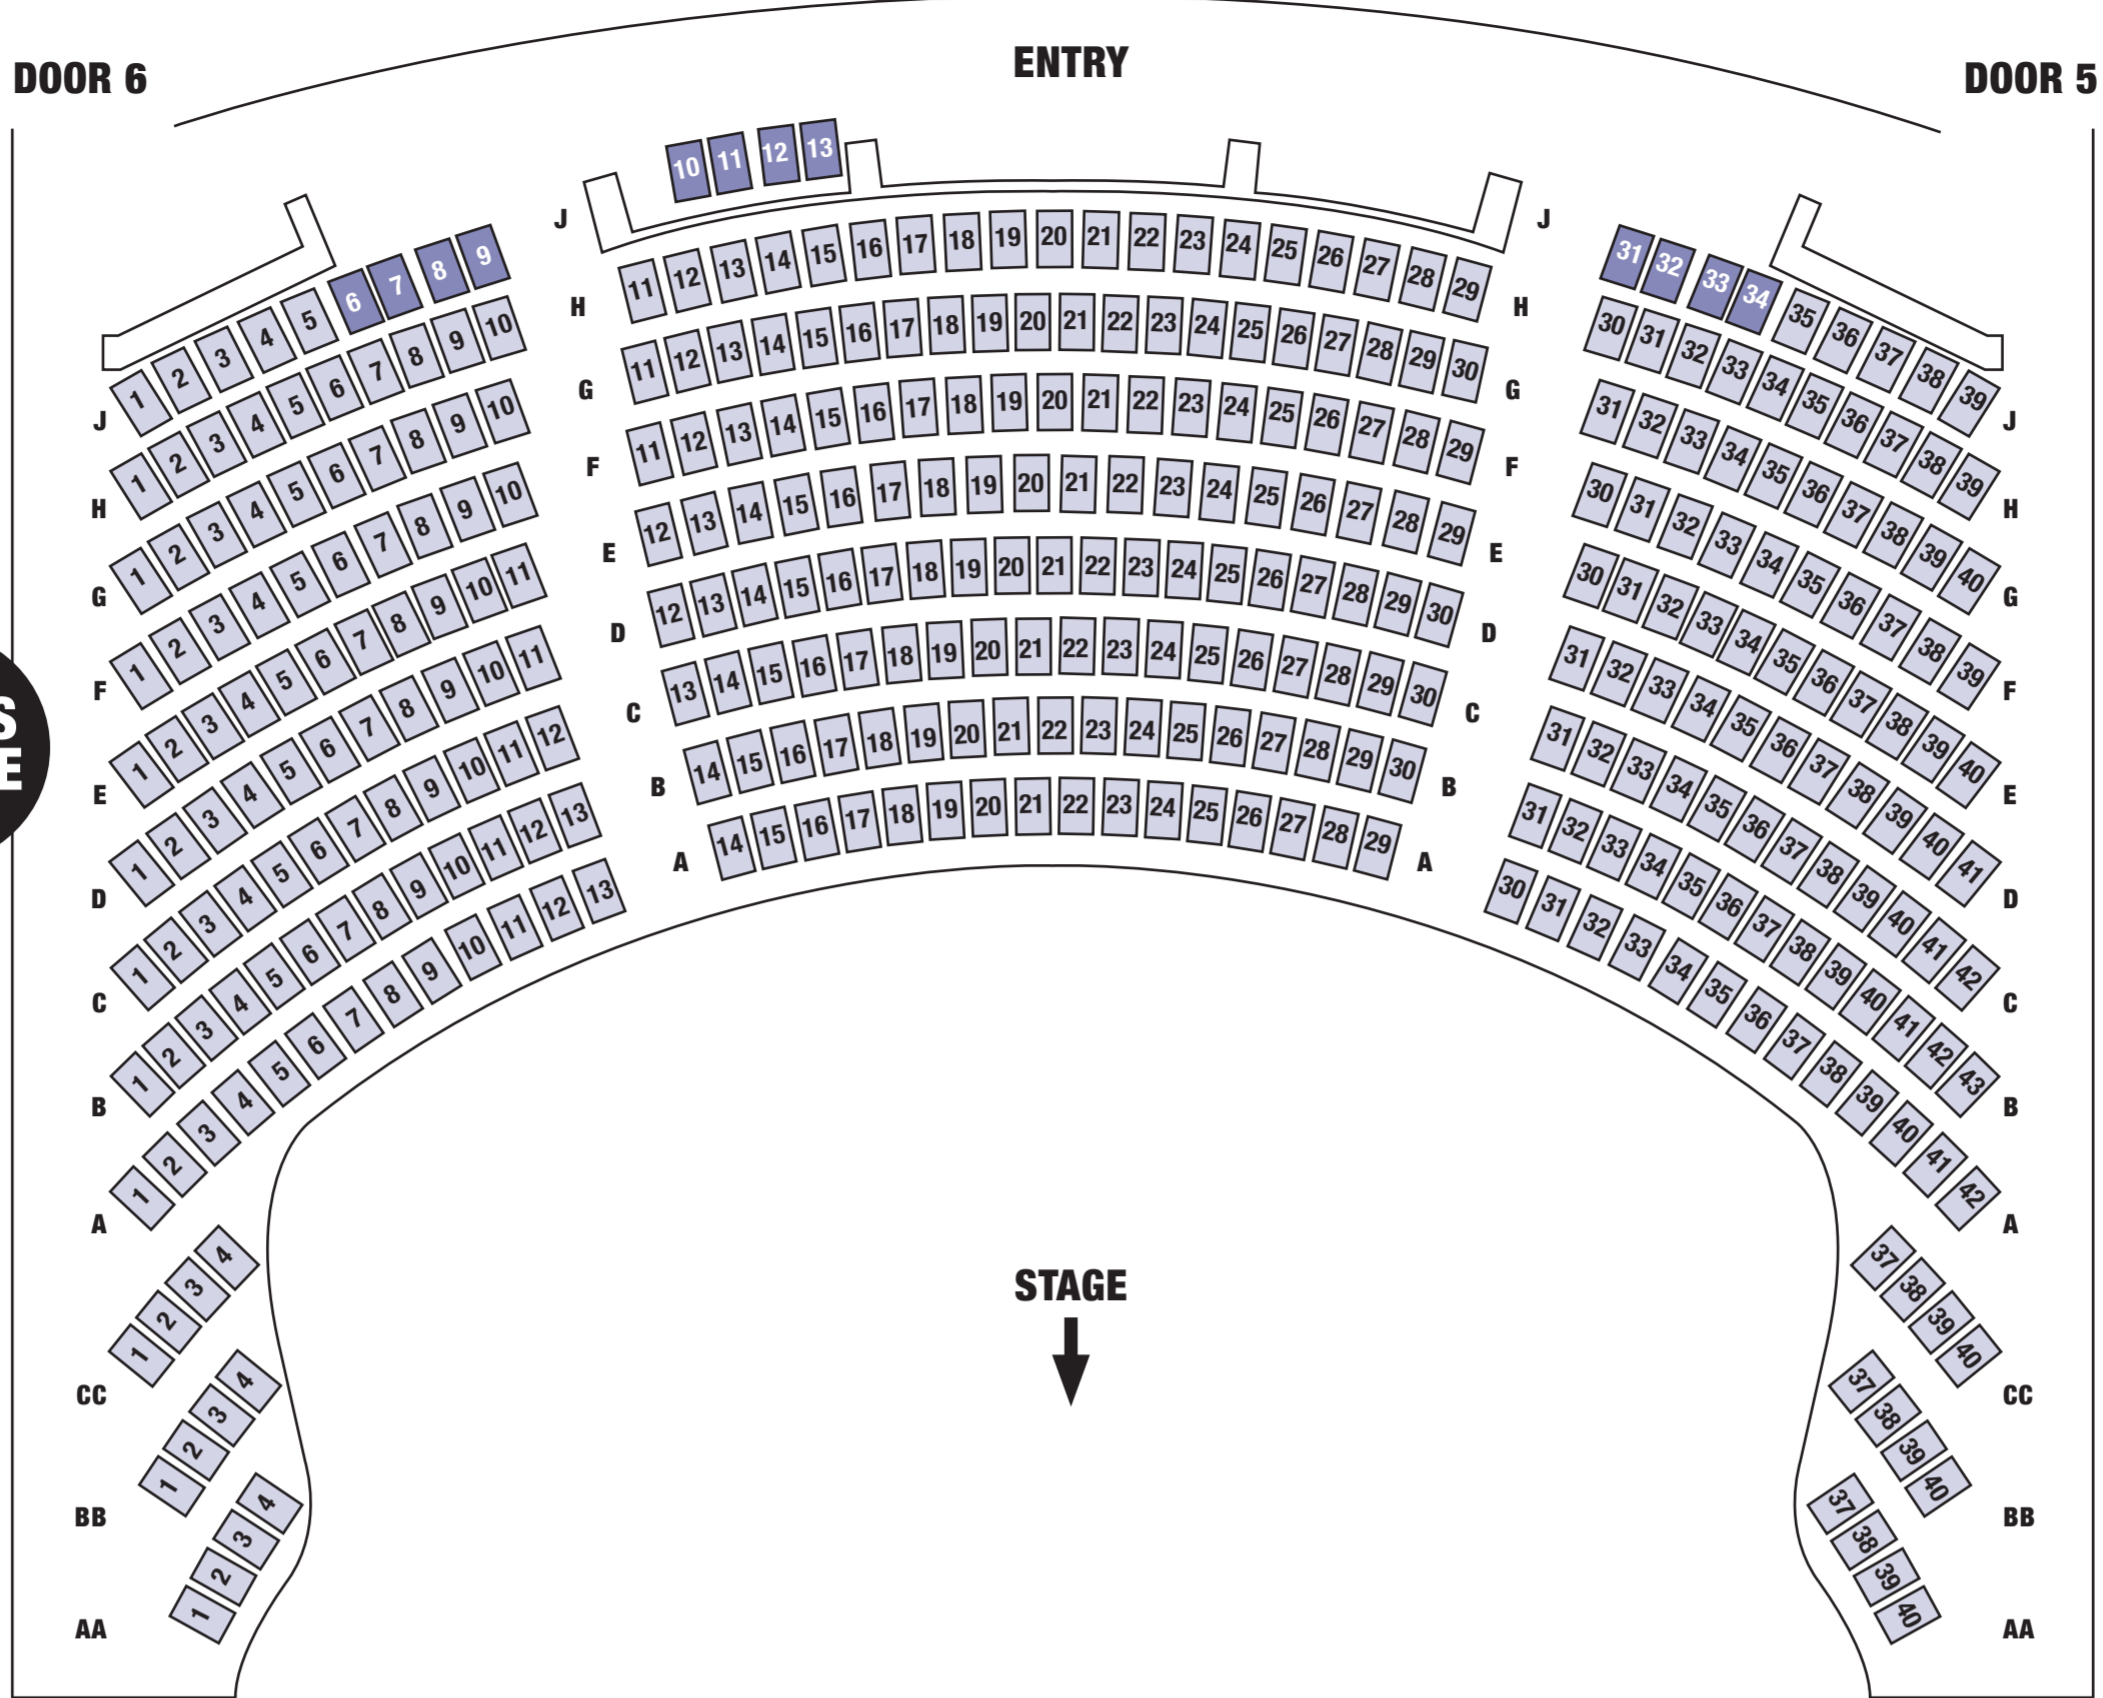

Dress Circle has steps to all rows except Row J

**HER MAJESTY'S THEATRE**

Grote Street Adelaide

Rows AA – DD may be removed for Orchestra Pit

(Last updated 8/9/2020)

**WHEELCHAIR ROW  
ROW G: SEATS 1-7**

**WHEELCHAIR ROW  
ROW G: SEATS 31-37**

**HER MAJESTY'S  
THEATRE**

Grote Street Adelaide

Rows AA – DD may be removed  
for Orchestra Pit

(Last updated 8/9/2020)