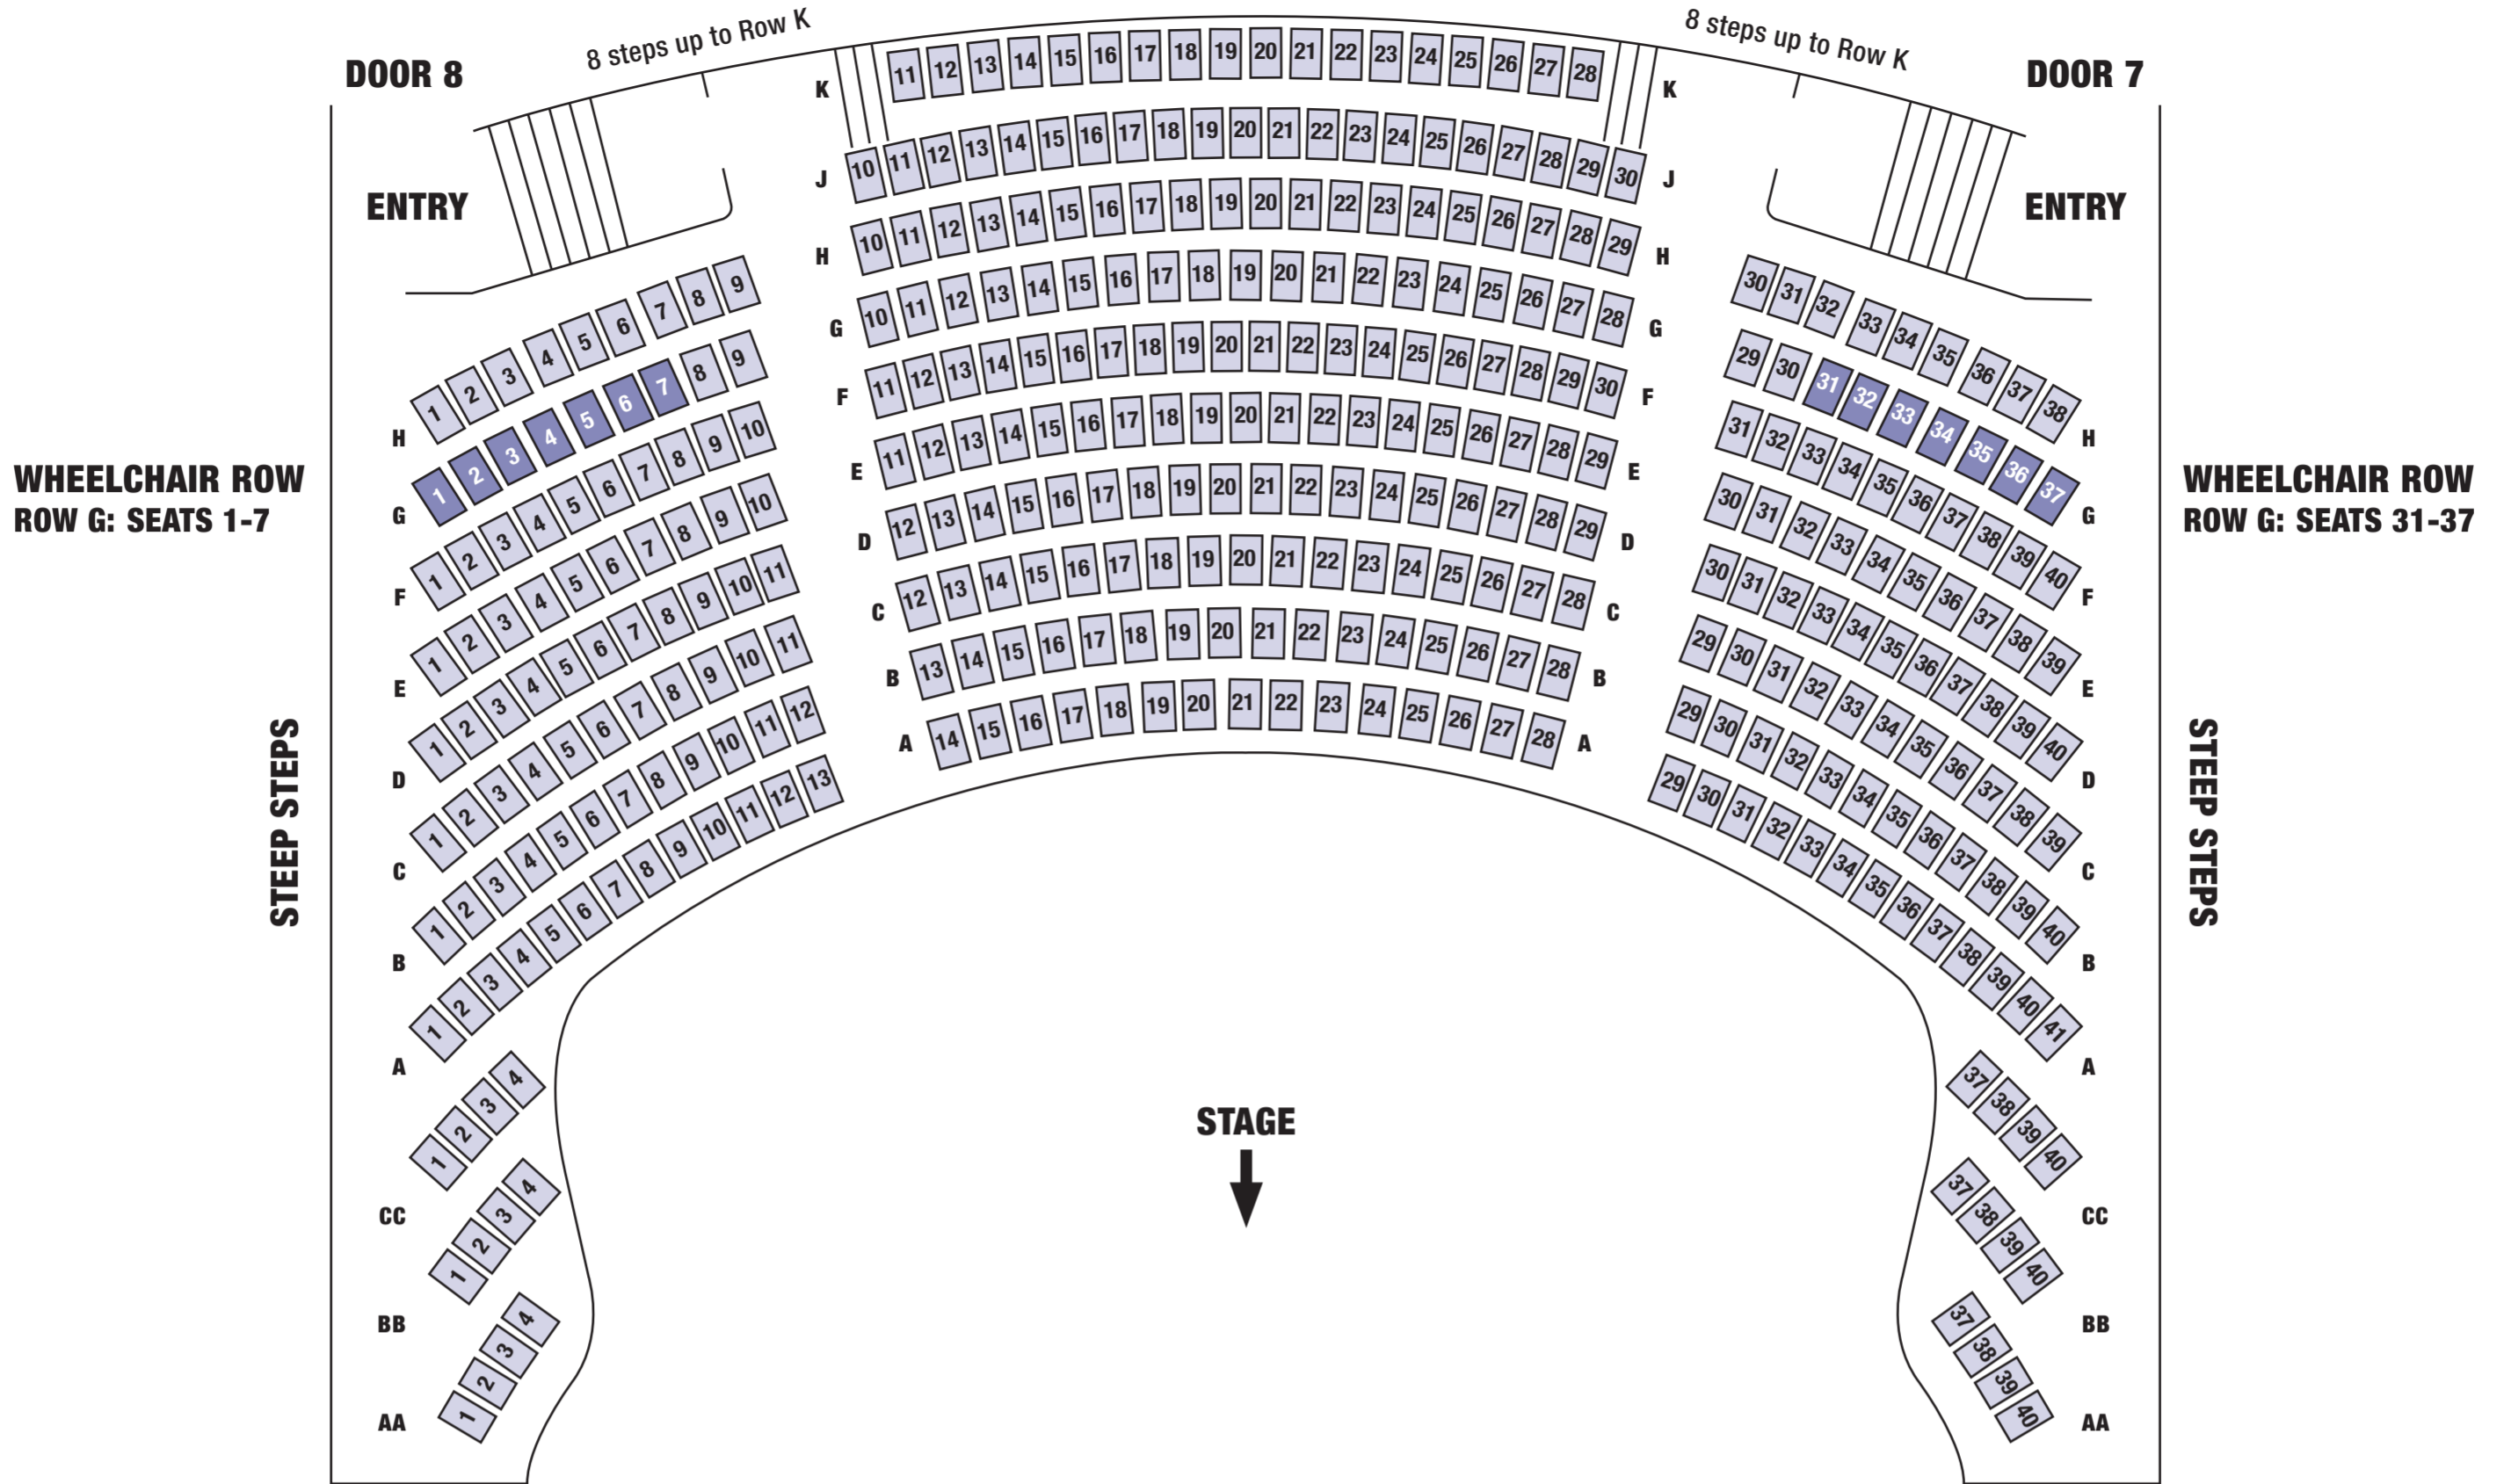

Dress Circle has steps to all rows except Row J

**HER MAJESTY'S THEATRE**

Grote Street Adelaide

Rows AA – DD may be removed for Orchestra Pit

(Last updated 8/9/2020)

**WHEELCHAIR ROW  
ROW G: SEATS 1-7**

**WHEELCHAIR ROW  
ROW G: SEATS 31-37**

**HER MAJESTY'S  
THEATRE**

Grote Street Adelaide

Rows AA – DD may be removed  
for Orchestra Pit

(Last updated 8/9/2020)