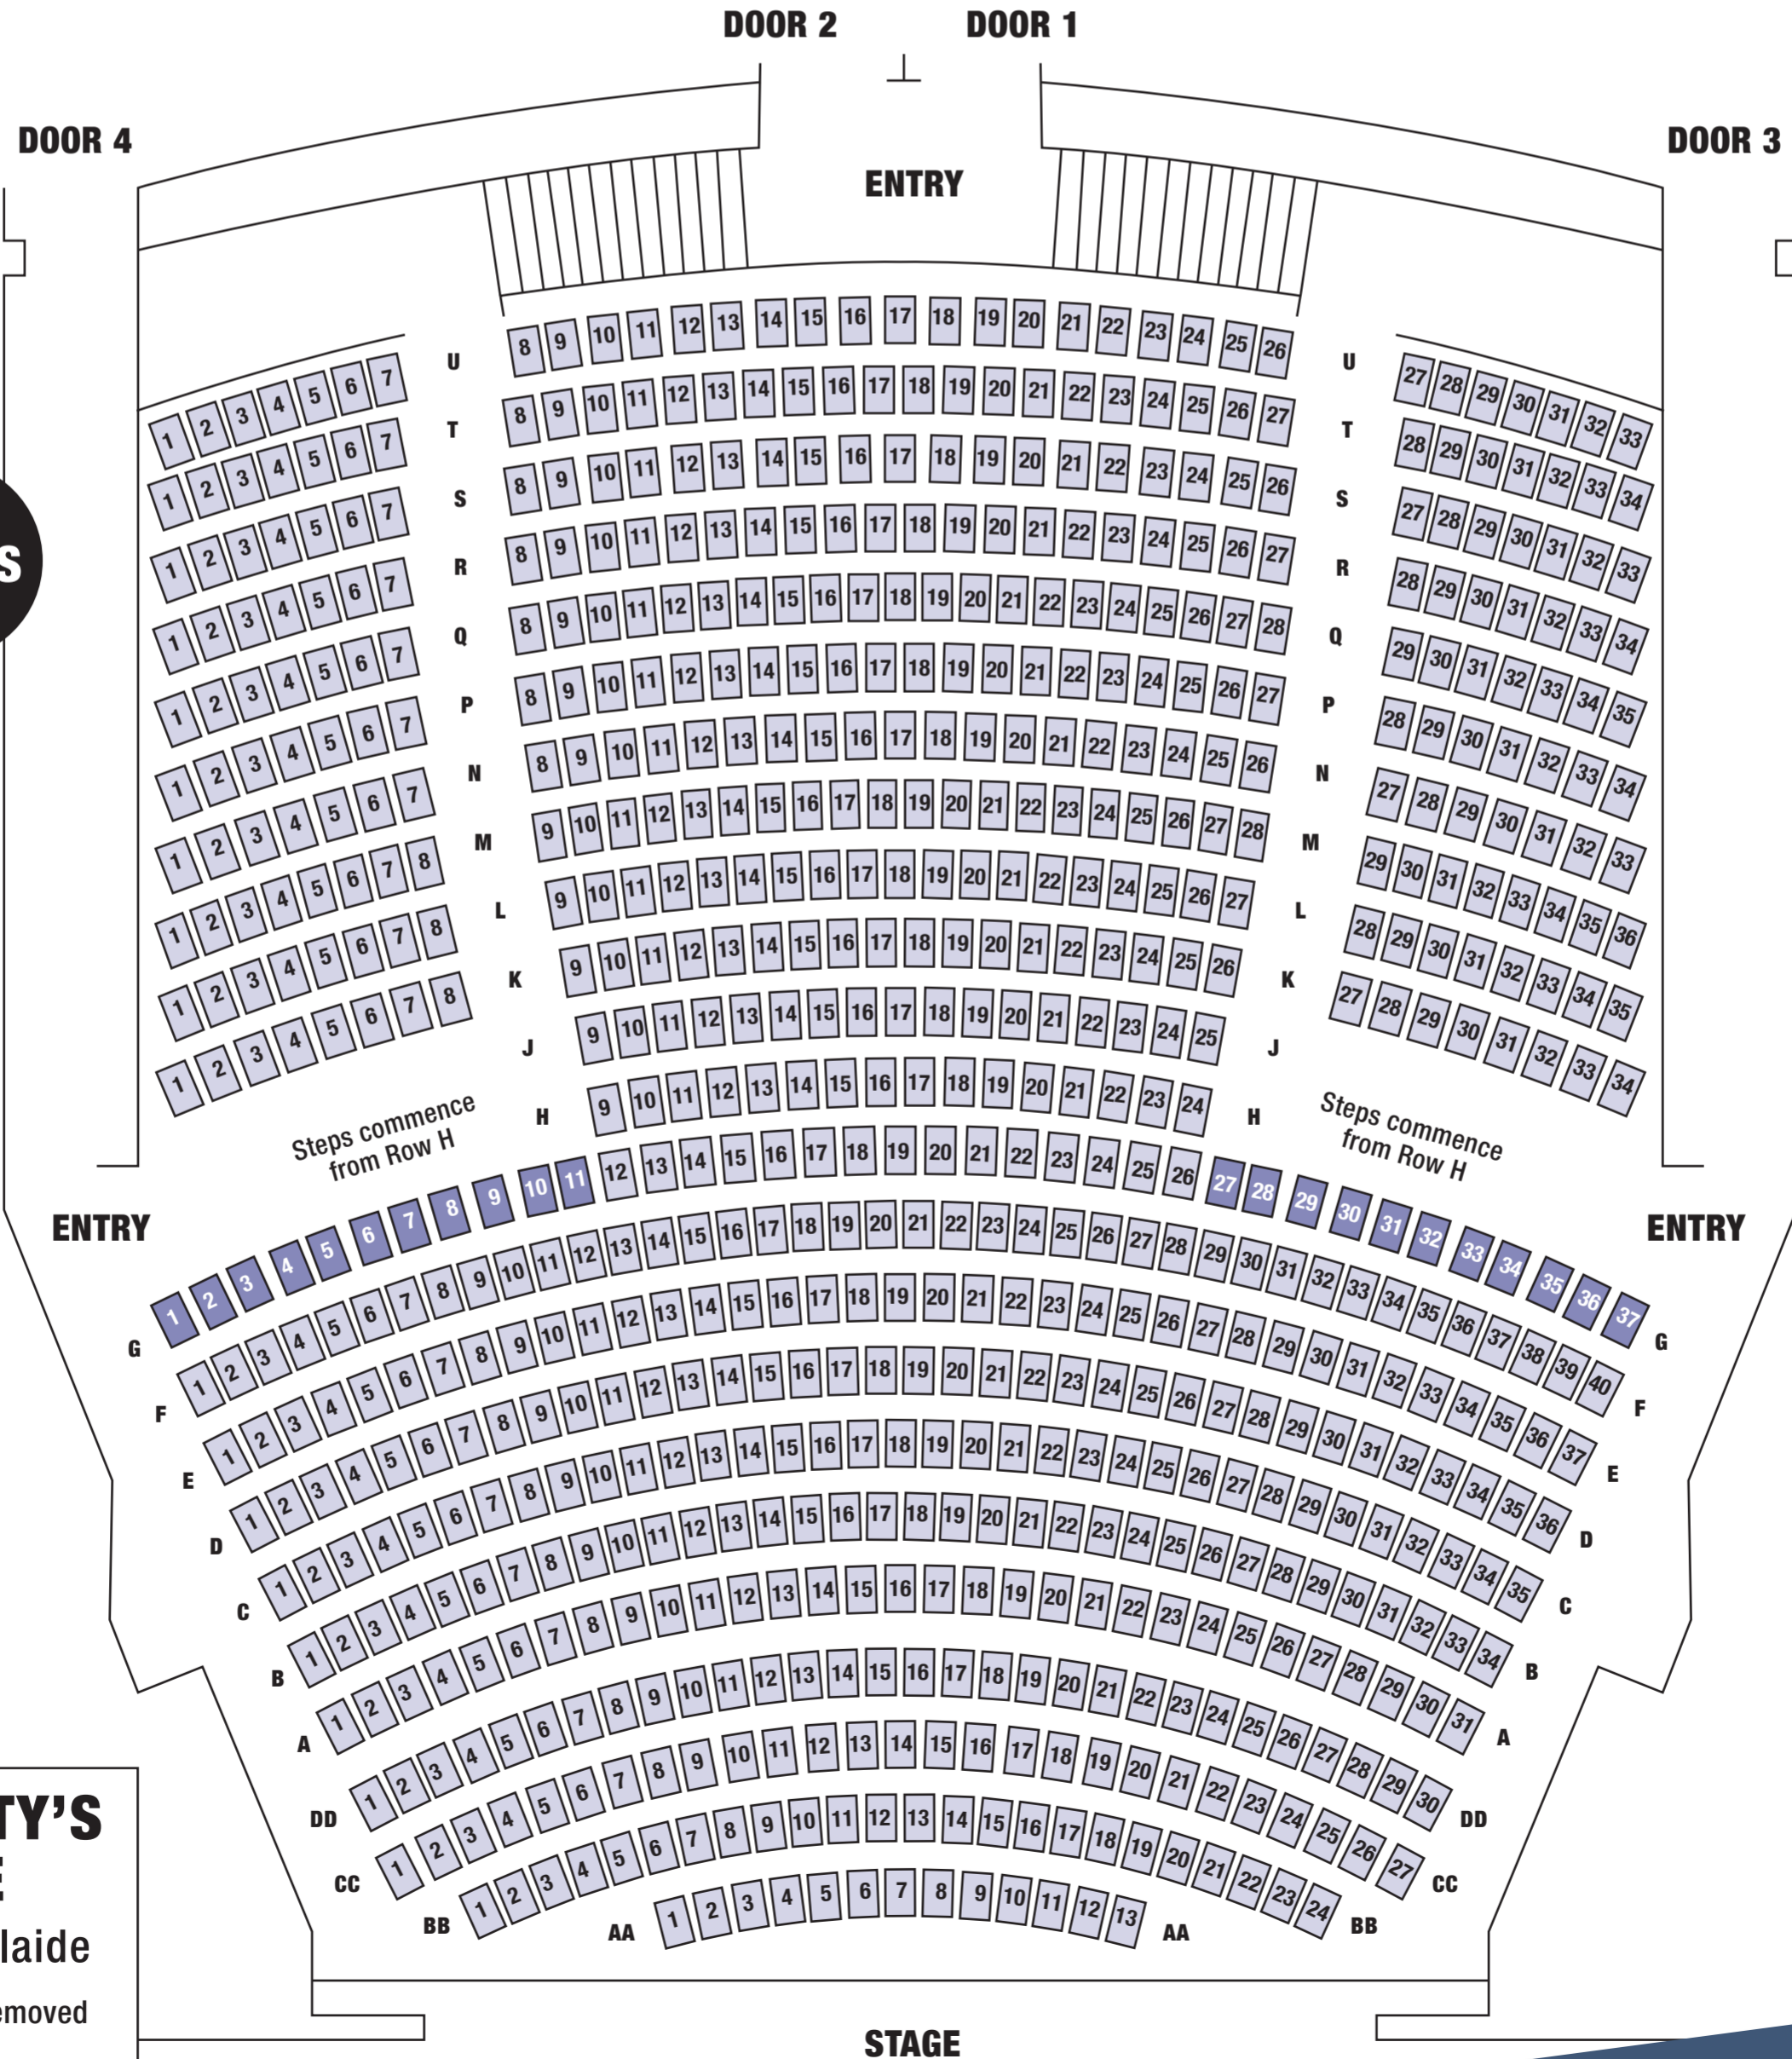

Dress Circle has steps to all rows except Row J

**HER MAJESTY'S THEATRE**

Grote Street Adelaide

Rows AA – DD may be removed for Orchestra Pit

(Last updated 8/9/2020)

**WHEELCHAIR ROW  
ROW G: SEATS 1-7**

**WHEELCHAIR ROW  
ROW G: SEATS 31-37**

**HER MAJESTY'S  
THEATRE**

Grote Street Adelaide

Rows AA – DD may be removed  
for Orchestra Pit

(Last updated 8/9/2020)