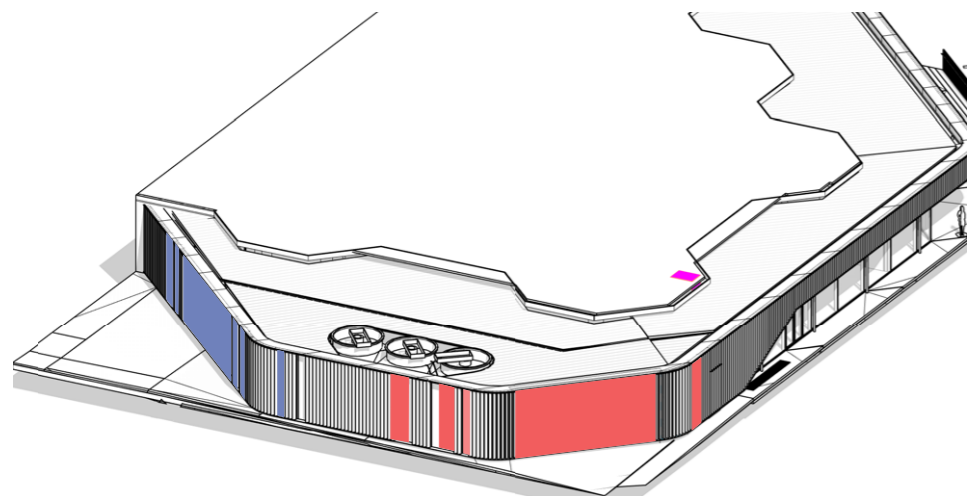

Media Screen Plans

TOTAL LENGTH PLAN
1:200

SCREEN PLAN
1:200

Media Screen Elevations

NORTHERN SCREEN

1:100

SOUTHERN SCREEN

1:100

PERSPECTIVE KEY