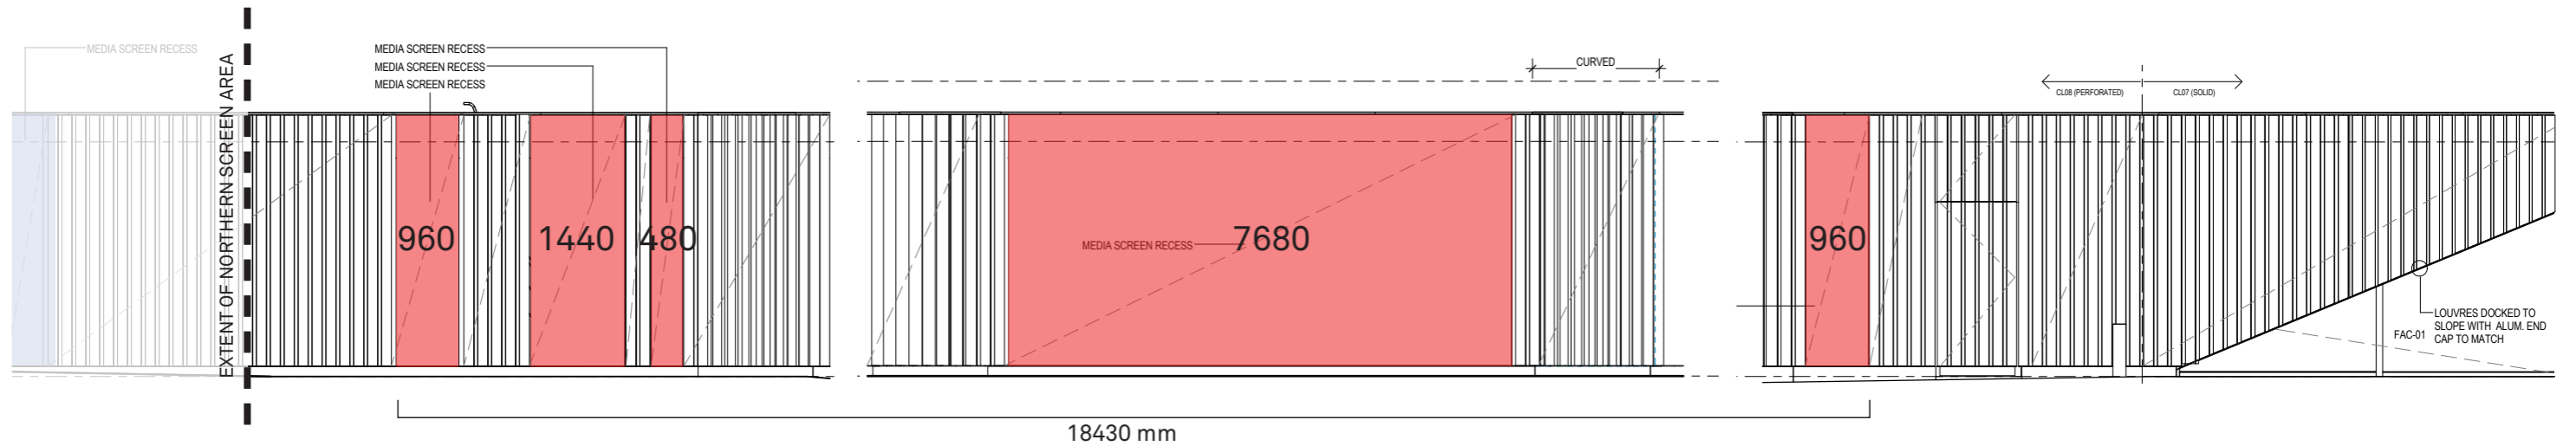

Media Screen Plans

TOTAL LENGTH PLAN
1:200

SCREEN PLAN
1:200

Media Screen Elevations

NORTHERN SCREEN

1:100

SOUTHERN SCREEN

1:100

PERSPECTIVE KEY