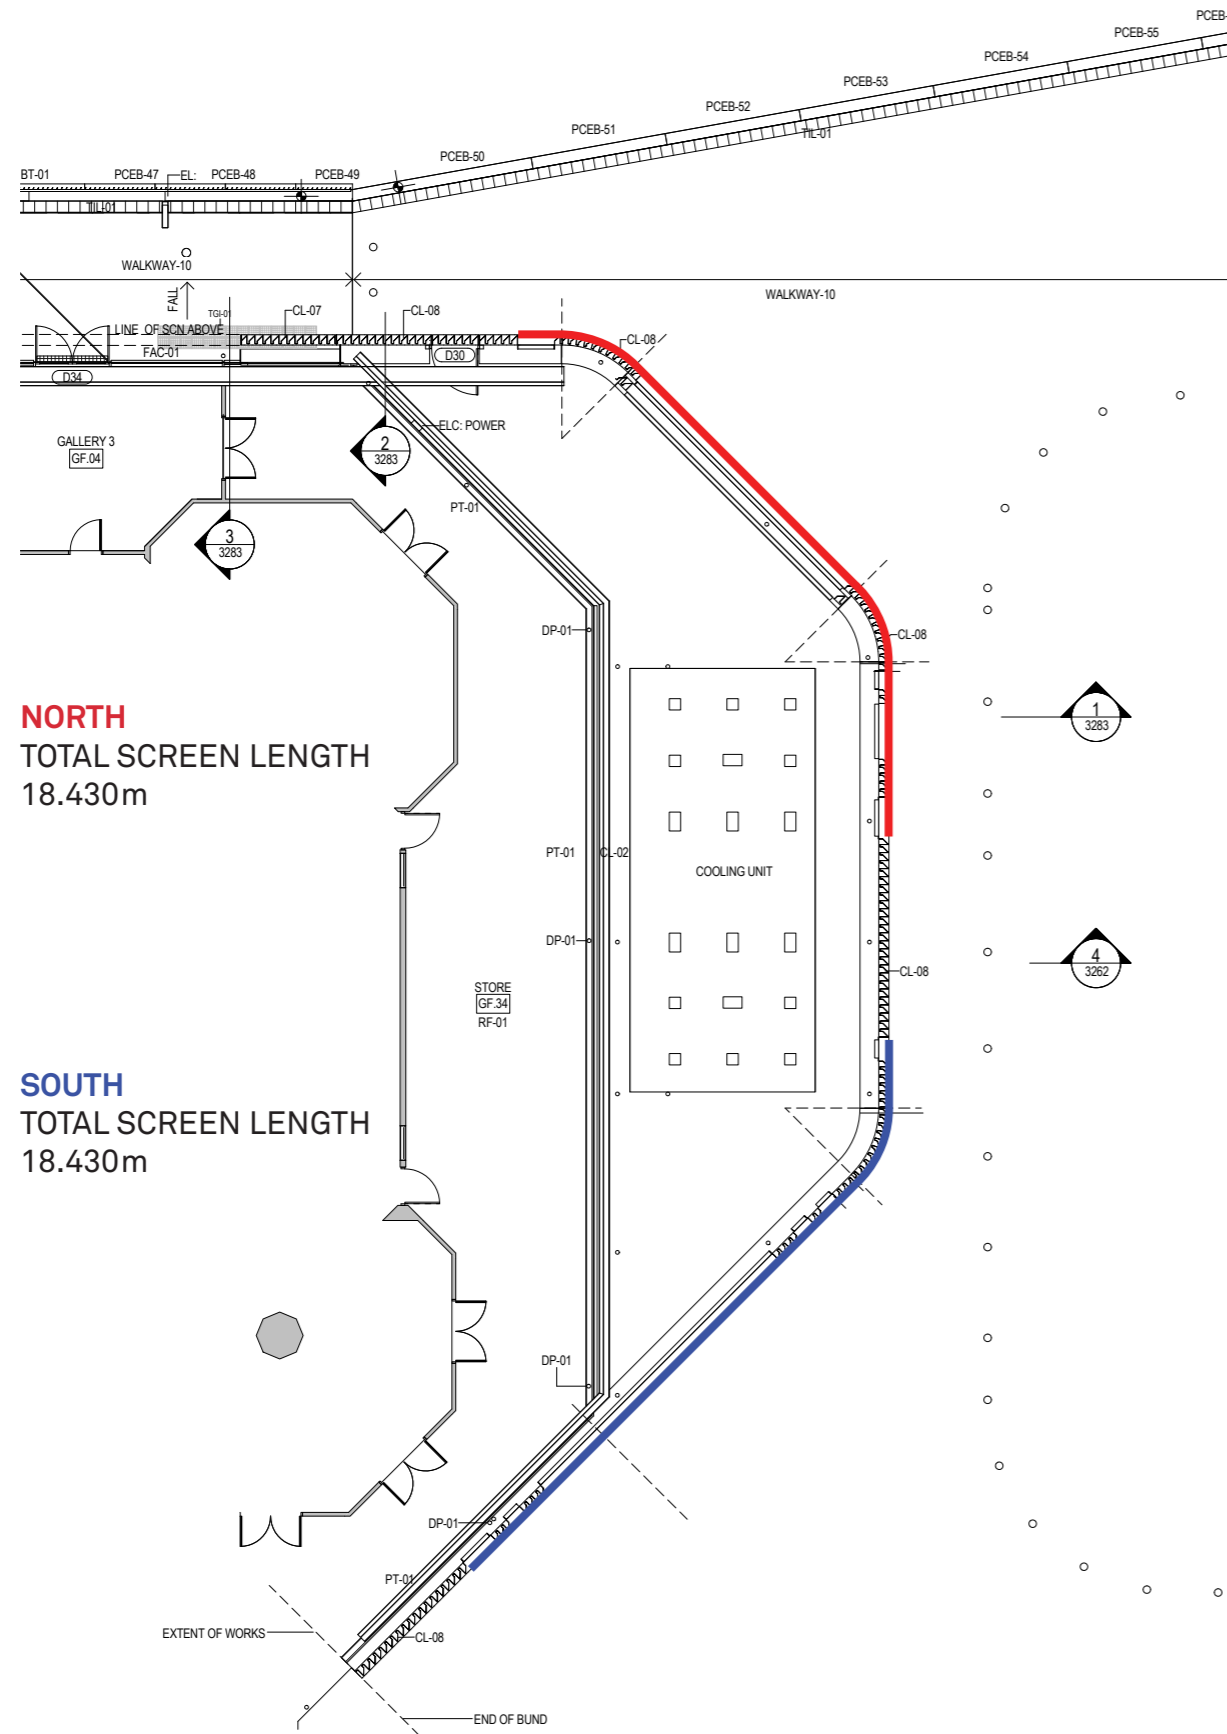

Media Screen Plans

TOTAL LENGTH PLAN
1:200

SCREEN PLAN
1:200

Media Screen Elevations

NORTHERN SCREEN

1:100

SOUTHERN SCREEN

1:100

PERSPECTIVE KEY