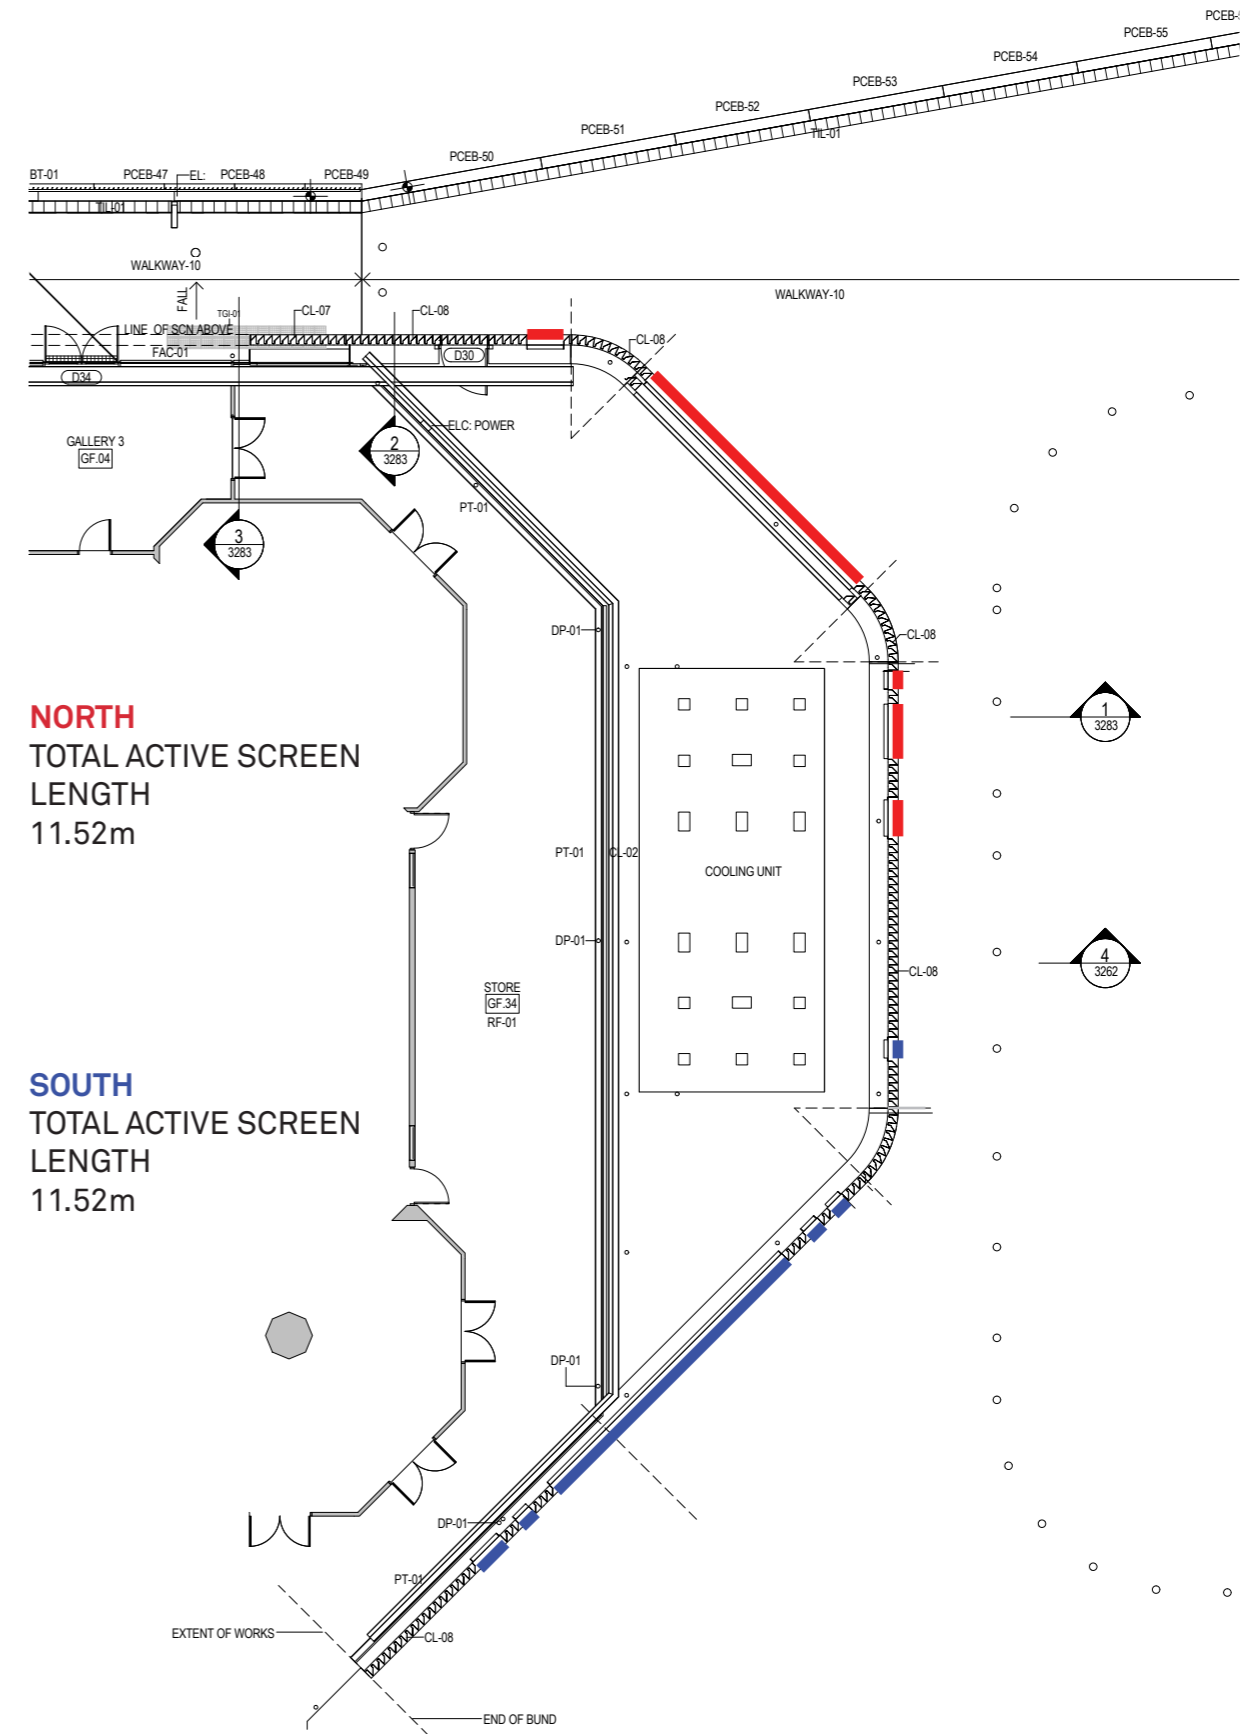

Media Screen Plans

TOTAL LENGTH PLAN
1:200

SCREEN PLAN
1:200

Media Screen Elevations

NORTHERN SCREEN

1:100

SOUTHERN SCREEN

1:100

PERSPECTIVE KEY