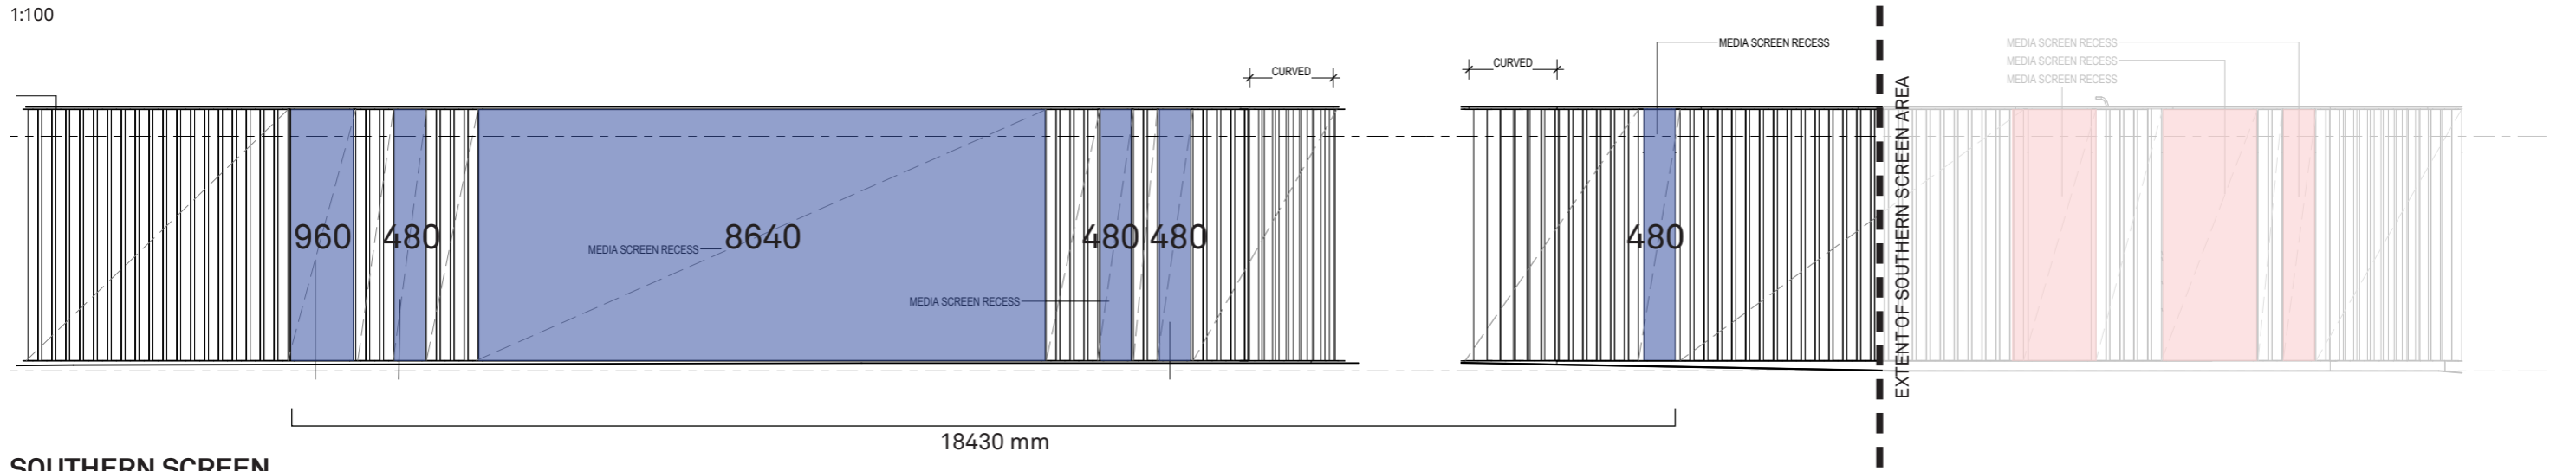

Media Screen Plans

TOTAL LENGTH PLAN
1:200

SCREEN PLAN
1:200

Media Screen Elevations

NORTHERN SCREEN

1:100

SOUTHERN SCREEN

1:100

PERSPECTIVE KEY