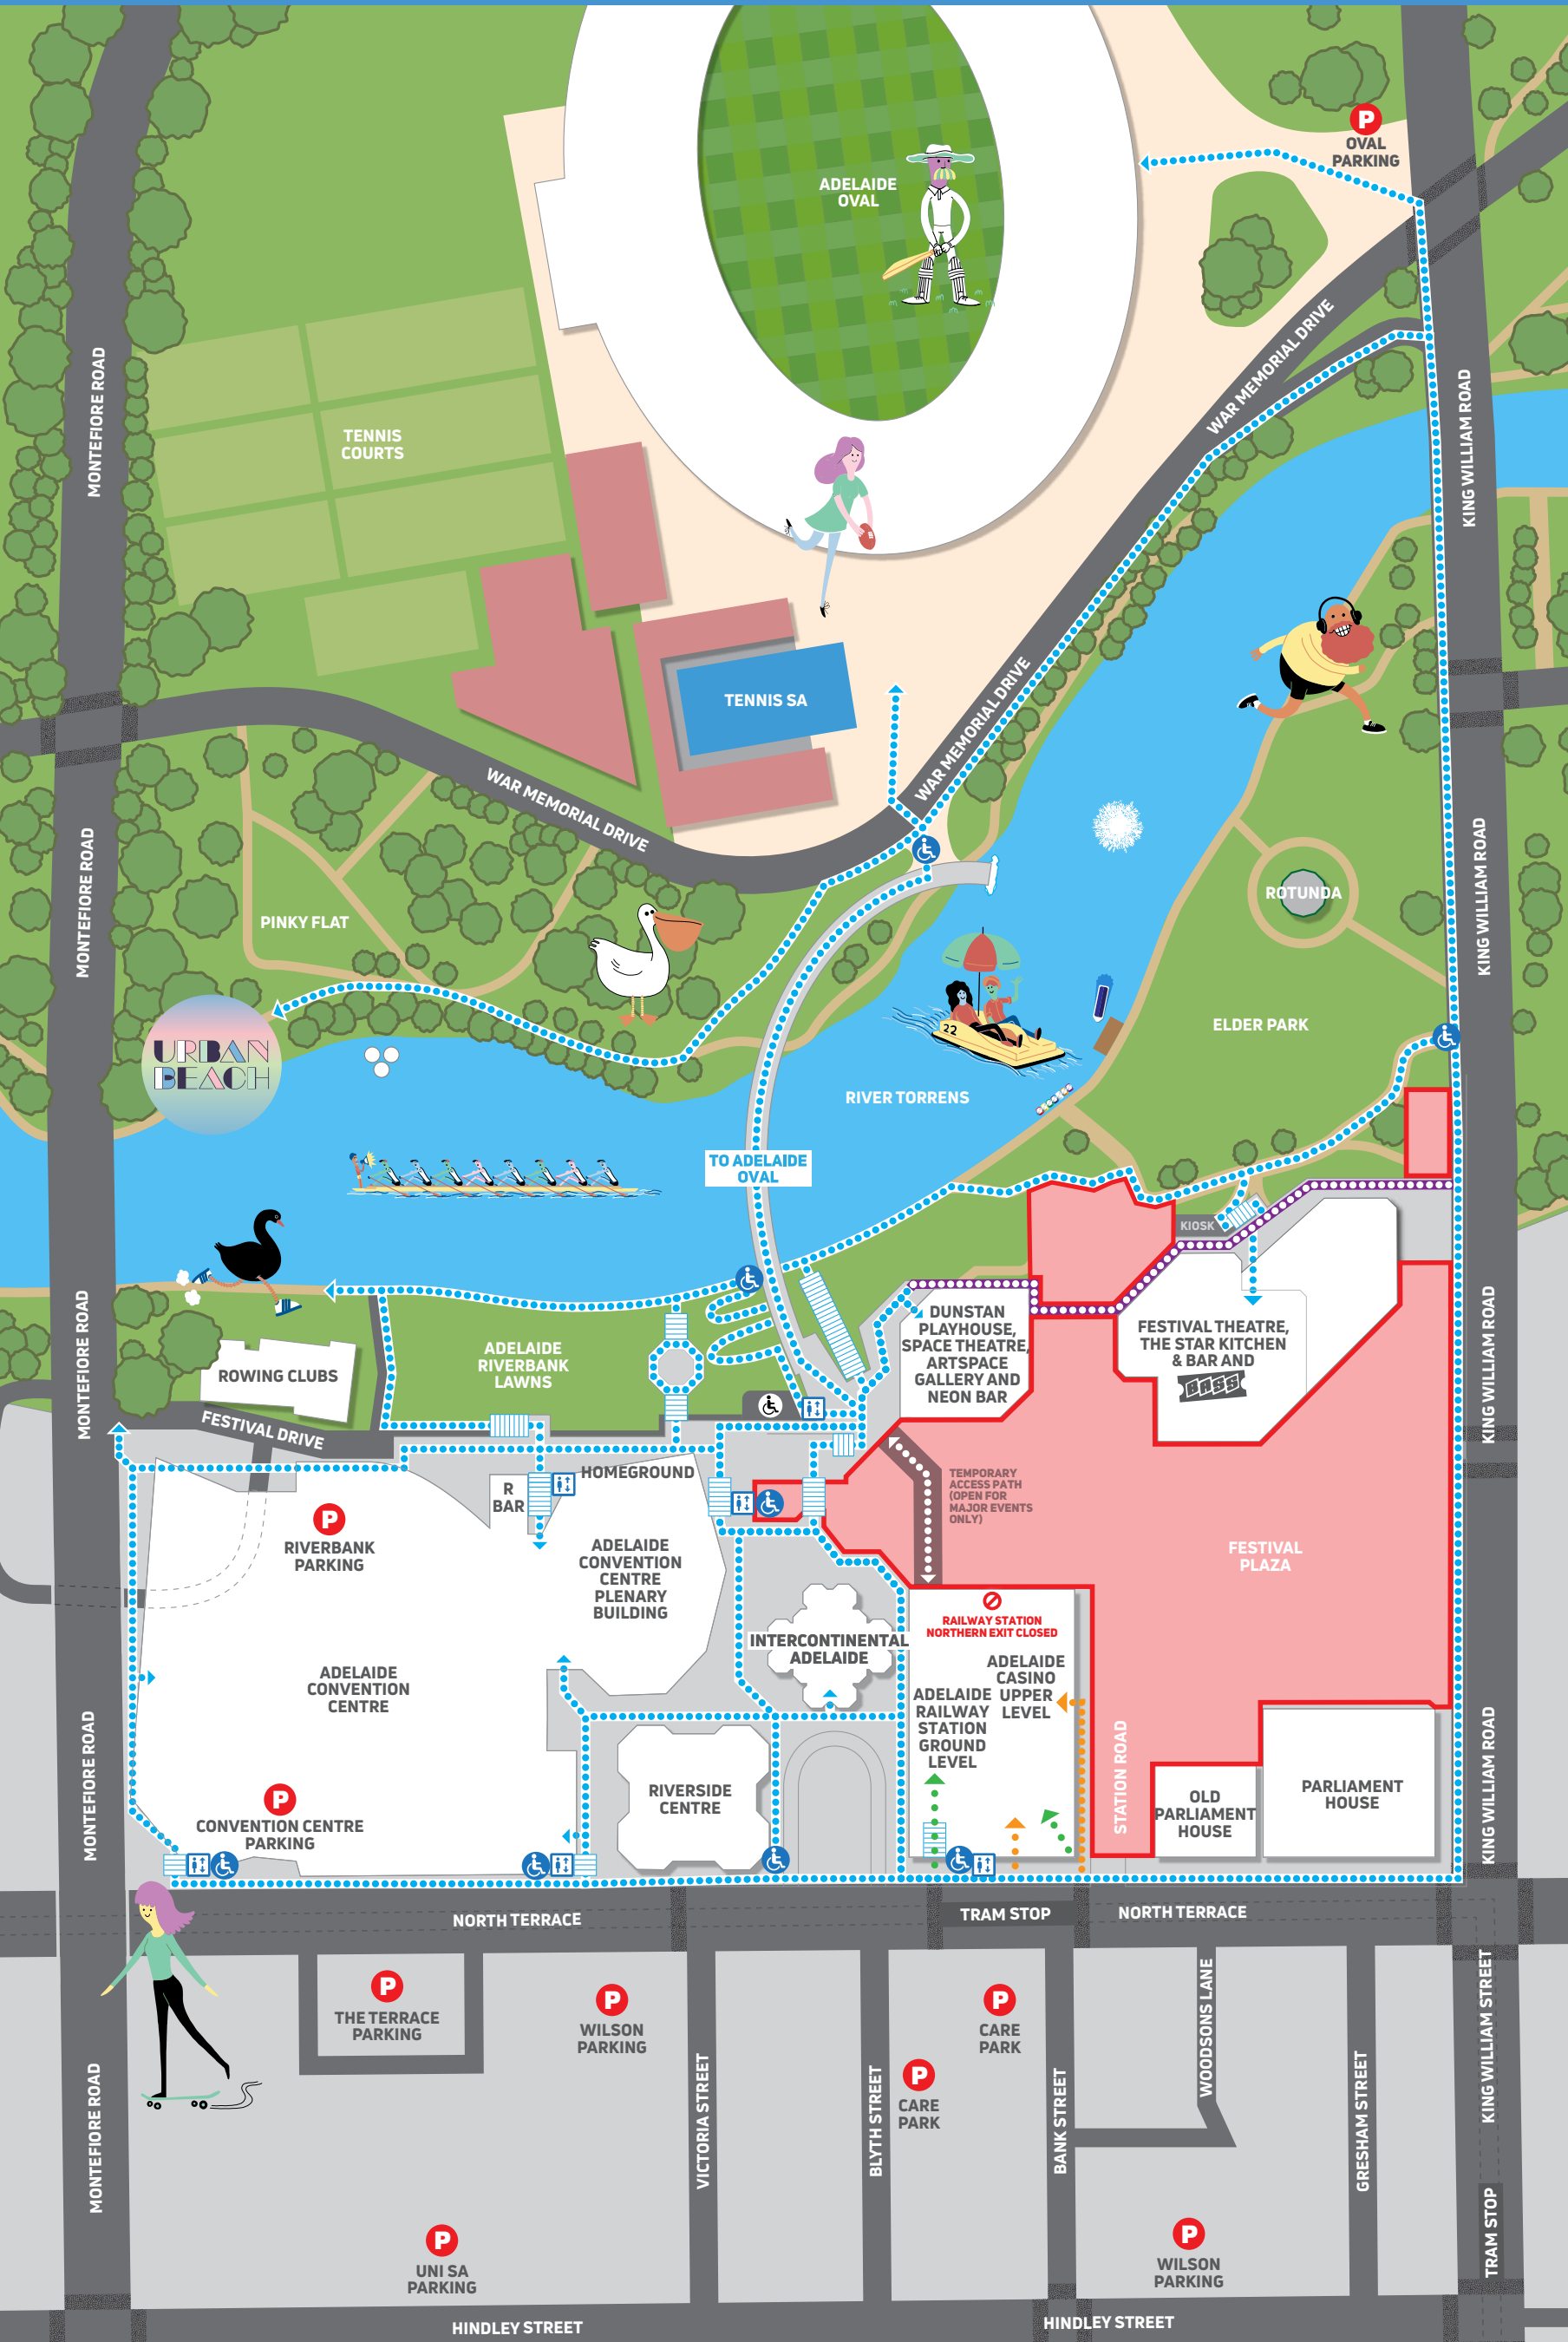

ADELAIDE FESTIVAL PLAZA REDEVELOPMENT JOURNEY PLANNER

For the most up-to-date map visit the website.

Information correct as of December 2017.

LEGEND

- Pathways
- Railway Station entry
- Casino entry
- Walk of Fame path
- Temporary access path (open for major events only)
- Restricted access
- / No access
- Pedestrian crossing
- P Car parks
- ↑↓ Elevator
- ≡ Stairs
- ♿ Accessible path
- ♿ Accessible drop off point

ADELAIDE RIVERBANK
theadelaidriverbank.com.au

RenewalSA

Government of South Australia